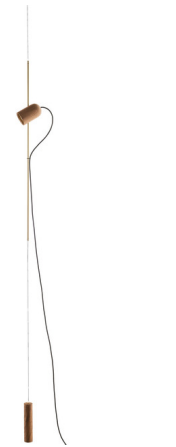

Lightology

lightology.com
866-954-4489
04-23-26

Project: _____

Company: _____

Location: _____ Fixture Type: _____

SPEC #: **NOM1248821**

Approved On: _____ Approved By: _____

Onfa Plug-In Pendant

By Nomon

Description

The Onfa Plug-In Pendant features a unique design that pairs a slim metal stem with wooden accents for a sophisticated and elegant look. The pendant is suspended from the ceiling with a metal tube encasing a portion of the cable. The lamp head magnetically attaches to the tube, allowing it to be easily rotated and repositioned to provide light precisely where it is needed. A wooden pendulum in coordinating finish dangles at the bottom of the cable to provide stability and weight. Dimmer switch located on cord.

Specifications

COLOR N/A
BODY FINISH Walnut / Polished Brass
WATTAGE 7.5W
DIMMER Included
DIMENSIONS 3.94"W x 32.3"H
BULB INCLUDED 1 x MR16/GU10/7.5W/120V LED
COUNTRY OF ORIGIN Spain

Technical Information

COLOR RENDERING 80 CRI
LAMP COLOR 2700K
LUMENS/WATT 66.67
LUMINOUS FLUX 500 lumens

Shown in walnut / polished brass

CLICK TO VIEW PRODUCT

Notes: