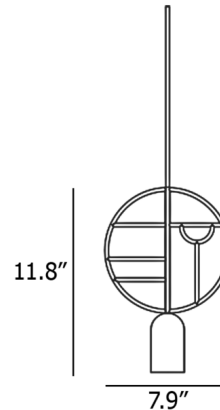

### Description

The Wooden Dots Pendant offers an artistic expression that is as much a decorative sculpture as it is a light fixture. The pendant features a cylindrical downlight with a circular frame decorated by a geometric design. Its unique look embodies Nomon's philosophy of creating jewelry for the home.

### Specifications

COLOR	N/A
BODY FINISH	Brass
WATTAGE	7.5W
DIMMER	Standard 120V
DIMENSIONS	7.9"W x 11.8"H x 2.1"D
BULB INCLUDED	1 x MR16/GU10/7.5W/120V LED
COUNTRY OF ORIGIN	Spain

### Technical Information

COLOR RENDERING	80 CRI
LAMP COLOR	2700K
LUMENS/WATT	66.67
LUMINOUS FLUX	500 lumens

Shown in brass

CLICK TO VIEW PRODUCT

Notes: