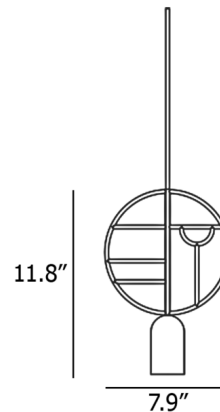

CLICK TO VIEW PRODUCT

Notes: