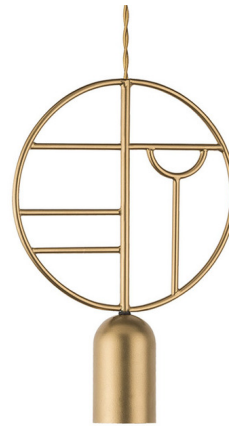

Lightology

lightology.com
866-954-4489
04-13-26

Project: _____

Company: _____

Location: _____ Fixture Type: _____

SPEC #: **NOM1248823**

Approved On: _____ Approved By: _____

Wooden Dots WD01 Pendant

By Nomon

Description

The Wooden Dots Pendant offers an artistic expression that is as much a decorative sculpture as it is a light fixture. The pendant features a cylindrical downlight with a circular frame decorated by a geometric design. Its unique look embodies Nomon's philosophy of creating jewelry for the home.

Specifications

COLOR	N/A
BODY FINISH	Brass
WATTAGE	7.5W
DIMMER	Standard 120V
DIMENSIONS	7.9"W x 11.8"H x 2.1"D
BULB INCLUDED	1 x MR16/GU10/7.5W/120V LED
COUNTRY OF ORIGIN	Spain

Technical Information

COLOR RENDERING	80 CRI
LAMP COLOR	2700K
LUMENS/WATT	66.67
LUMINOUS FLUX	500 lumens

Shown in brass