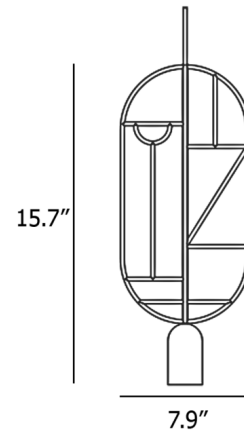

CLICK TO VIEW PRODUCT

Notes: