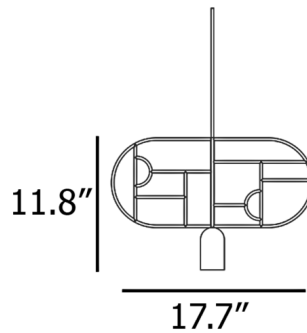

CLICK TO VIEW PRODUCT

Notes: