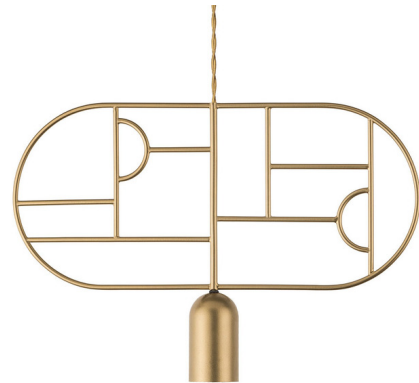

By Nomon

Description

The Wooden Dots Pendant offers an artistic expression that is as much a decorative sculpture as it is a light fixture. The pendant features a cylindrical downlight with an oblong frame decorated by a geometric design. Its unique look embodies Nomon's philosophy of creating jewelry for the home.

Specifications

COLOR N/A
BODY FINISH Brass
WATTAGE 7.5W
DIMMER Standard 120V
DIMENSIONS 17.7"W x 11.8"H x 2.1"D
BULB INCLUDED 1 x MR16/GU10/7.5W/120V LED
COUNTRY OF ORIGIN Spain

Technical Information

COLOR RENDERING 80 CRI
LAMP COLOR 2700K
LUMENS/WATT 66.67
LUMINOUS FLUX 500 lumens

Shown in brass

CLICK TO VIEW PRODUCT

Notes: