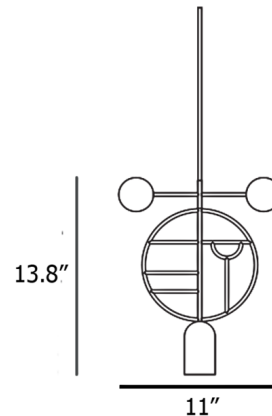

CLICK TO VIEW PRODUCT

Notes: