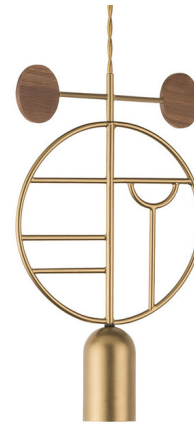

## Wooden Dots WD06 Pendant

By Nomon

### Description

The Wooden Dots Pendant offers an artistic expression that is as much a decorative sculpture as it is a light fixture. The pendant features a cylindrical downlight with a circular frame decorated by a geometric design. A horizontal arm adorned with colored metal or walnut dots rests above the pendant and rotates for a mobile-like appearance. Its unique look embodies Nomon's philosophy of creating jewelry for the home.

### Specifications

COLOR	N/A
BODY FINISH	Brass / Walnut
WATTAGE	7.5W
DIMMER	Standard 120V
DIMENSIONS	11"W x 13.8"H x 2.1"D
BULB INCLUDED	1 x MR16/GU10/7.5W/120V LED
COUNTRY OF ORIGIN	Spain

### Technical Information

COLOR RENDERING	80 CRI
LAMP COLOR	2700K
LUMENS/WATT	66.67
LUMINOUS FLUX	500 lumens

Shown in brass / walnut

CLICK TO VIEW PRODUCT

Notes: