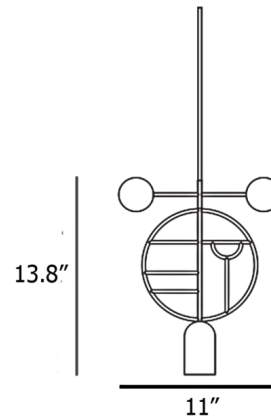

CLICK TO VIEW PRODUCT

Notes: