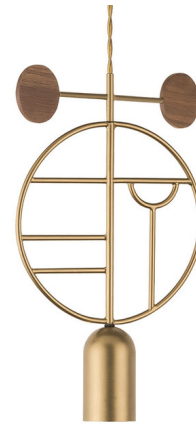

Lightology

lightology.com
866-954-4489
06-04-26

Project: _____

Company: _____

Location: _____ Fixture Type: _____

SPEC #: **NOM1248829**

Approved On: _____ Approved By: _____

Wooden Dots WD06 Pendant

By Nomon

Description

The Wooden Dots Pendant offers an artistic expression that is as much a decorative sculpture as it is a light fixture. The pendant features a cylindrical downlight with a circular frame decorated by a geometric design. A horizontal arm adorned with colored metal or walnut dots rests above the pendant and rotates for a mobile-like appearance. Its unique look embodies Nomon's philosophy of creating jewelry for the home.

Specifications

COLOR N/A
BODY FINISH Brass / Walnut
WATTAGE 7.5W
DIMMER Standard 120V
DIMENSIONS 11"W x 13.8"H x 2.1"D
BULB INCLUDED 1 x MR16/GU10/7.5W/120V LED
COUNTRY OF ORIGIN Spain

Technical Information

COLOR RENDERING 80 CRI
LAMP COLOR 2700K
LUMENS/WATT 66.67
LUMINOUS FLUX 500 lumens

Shown in brass / walnut

CLICK TO VIEW PRODUCT

Notes: