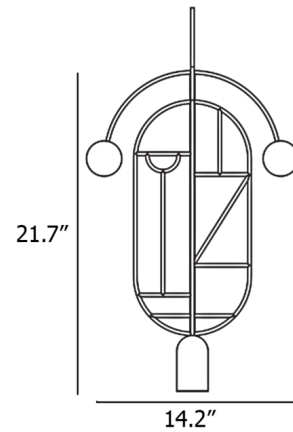

Shown in brass / walnut

CLICK TO VIEW PRODUCT

Notes: