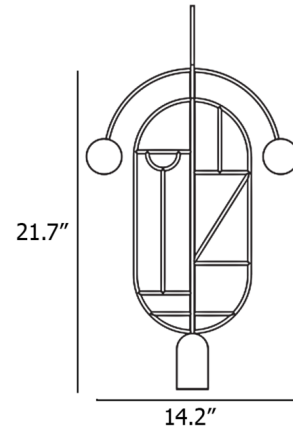

Shown in brass / walnut

CLICK TO VIEW PRODUCT

Notes: