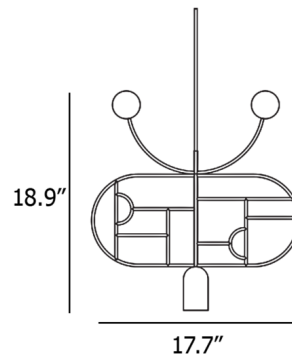

CLICK TO VIEW PRODUCT

Notes: