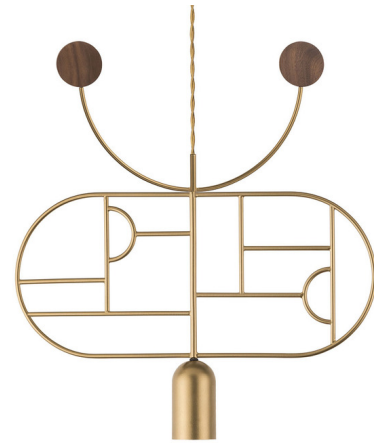

Lightology

lightology.com
866-954-4489
04-12-26

Project: _____

Company: _____

Location: _____ Fixture Type: _____

SPEC #: **NOM1248837**

Approved On: _____ Approved By: _____

Wooden Dots WD08 Pendant

By Nomon

Description

The Wooden Dots Pendant offers an artistic expression that is as much a decorative sculpture as it is a light fixture. The pendant features a cylindrical downlight with an oblong frame decorated by a geometric design. A curved arm adorned with colored metal or walnut dots rests above the pendant and rotates for a mobile-like appearance. Its unique look embodies Nomon's philosophy of creating jewelry for the home.

Specifications

COLOR N/A
BODY FINISH Brass / Walnut
WATTAGE 7.5W
DIMMER Standard 120V
DIMENSIONS 17.7"W x 18.9"H x 2.1"D
BULB INCLUDED 1 x MR16/GU10/7.5W/120V LED
COUNTRY OF ORIGIN Spain

Technical Information

COLOR RENDERING 80 CRI
LAMP COLOR 2700K
LUMENS/WATT 66.67
LUMINOUS FLUX 500 lumens

Shown in brass / walnut

CLICK TO VIEW PRODUCT

Notes: