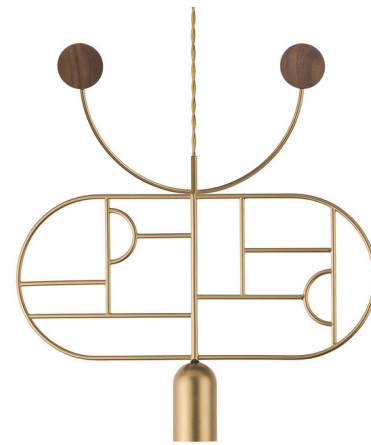

Lightology

lightology.com
866-954-4489
06-04-26

Project: _____

Company: _____

Location: _____ Fixture Type: _____

SPEC #: **NOM1248837**

Approved On: _____ Approved By: _____

Wooden Dots WD08 Pendant

By Nomon

Description

The Wooden Dots Pendant offers an artistic expression that is as much a decorative sculpture as it is a light fixture. The pendant features a cylindrical downlight with an oblong frame decorated by a geometric design. A curved arm adorned with colored metal or walnut dots rests above the pendant and rotates for a mobile-like appearance. Its unique look embodies Nomon's philosophy of creating jewelry for the home.

Specifications

COLOR . . . . . N/A
BODY FINISH . . . . . Brass / Walnut
WATTAGE 7.5W
DIMMER . . . . . Standard 120V
DIMENSIONS . . . . . 17.7"W x 18.9"H x 2.1"D
BULB INCLUDED . . . . . 1 x MR16/GU10/7.5W/120V LED
COUNTRY OF ORIGIN . . . . . Spain

Technical Information

COLOR RENDERING . . . . . 80 CRI
LAMP COLOR 2700K
LUMENS/WATT 66.67
LUMINOUS FLUX . . . . . 500 lumens

Shown in brass / walnut