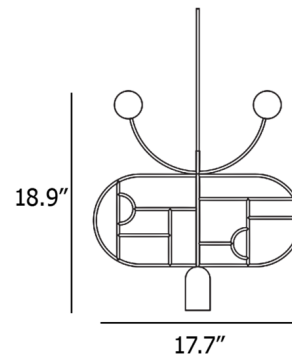

CLICK TO VIEW PRODUCT

Notes: