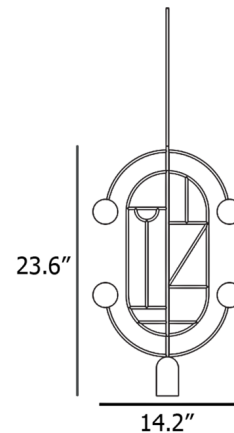

CLICK TO VIEW PRODUCT

Notes: