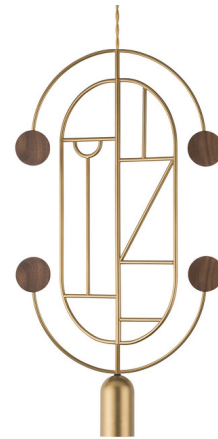

Lightology

lightology.com
866-954-4489
04-12-26

Project: _____

Company: _____

Location: _____ Fixture Type: _____

SPEC #: **NOM1248841**

Approved On: _____ Approved By: _____

Wooden Dots WDS04 Pendant

By Nomon

Description

The Wooden Dots Pendant offers an artistic expression that is as much a decorative sculpture as it is a light fixture. The pendant features a cylindrical downlight with an oblong frame decorated by a geometric design. A pair of rotating curved arms adorned with colored metal or walnut dots rests above and below the pendant for a mobile-like appearance. Its unique look embodies Nomon's philosophy of creating jewelry for the home.

Specifications

COLOR . . . . . N/A
BODY FINISH . . . . . Brass / Walnut
WATTAGE 7.5W
DIMMER . . . . . Standard 120V
DIMENSIONS . . . . . 14.2"W x 23.6"H x 2.1"D
BULB INCLUDED . . . . . 1 x MR16/GU10/7.5W/120V LED
COUNTRY OF ORIGIN . . . . . Spain

Technical Information

COLOR RENDERING . . . . . 80 CRI
LAMP COLOR 2700K
LUMENS/WATT 66.67
LUMINOUS FLUX . . . . . 500 lumens

Shown in brass / walnut