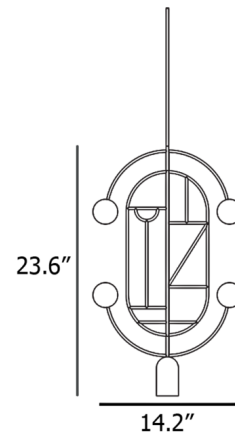

CLICK TO VIEW PRODUCT

Notes: