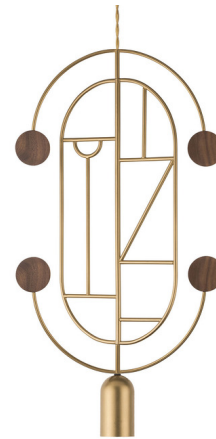

Lightology

lightology.com
866-954-4489
06-04-26

Project: _____

Company: _____

Location: _____ Fixture Type: _____

SPEC #: **NOM1248841**

Approved On: _____ Approved By: _____

Wooden Dots WDS04 Pendant

By Nomon

Description

The Wooden Dots Pendant offers an artistic expression that is as much a decorative sculpture as it is a light fixture. The pendant features a cylindrical downlight with an oblong frame decorated by a geometric design. A pair of rotating curved arms adorned with colored metal or walnut dots rests above and below the pendant for a mobile-like appearance. Its unique look embodies Nomon's philosophy of creating jewelry for the home.

Specifications

COLOR N/A
BODY FINISH Brass / Walnut
WATTAGE 7.5W
DIMMER Standard 120V
DIMENSIONS 14.2"W x 23.6"H x 2.1"D
BULB INCLUDED 1 x MR16/GU10/7.5W/120V LED
COUNTRY OF ORIGIN Spain

Technical Information

COLOR RENDERING 80 CRI
LAMP COLOR 2700K
LUMENS/WATT 66.67
LUMINOUS FLUX 500 lumens

Shown in brass / walnut

CLICK TO VIEW PRODUCT

Notes: