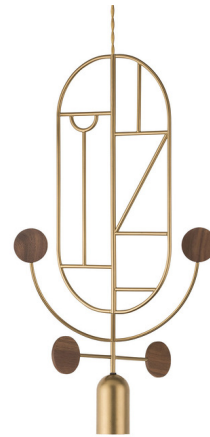

Lightology

lightology.com
866-954-4489
06-04-26

Project: _____

Company: _____

Location: _____ Fixture Type: _____

SPEC #: **NOM1248845**

Approved On: _____ Approved By: _____

Wooden Dots WDS05 Pendant

By Nomon

Description

The Wooden Dots Pendant offers an artistic expression that is as much a decorative sculpture as it is a light fixture. The pendant features a cylindrical downlight with an oblong frame decorated by a geometric design. A pair of rotating arms adorned with colored metal or walnut dots rests below the pendant for a mobile-like appearance. Its unique look embodies Nomon's philosophy of creating jewelry for the home.

Specifications

COLOR N/A
BODY FINISH Brass / Walnut
WATTAGE 7.5W
DIMMER Standard 120V
DIMENSIONS 14.2"W x 23.6"H x 2.1"D
BULB INCLUDED 1 x MR16/GU10/7.5W/120V LED
COUNTRY OF ORIGIN Spain

Technical Information

COLOR RENDERING 80 CRI
LAMP COLOR 2700K
LUMENS/WATT 66.67
LUMINOUS FLUX 500 lumens

Shown in brass / walnut

CLICK TO VIEW PRODUCT

Notes: