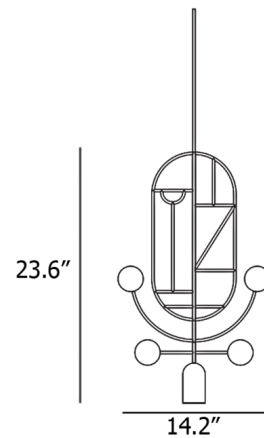

CLICK TO VIEW PRODUCT

Notes: