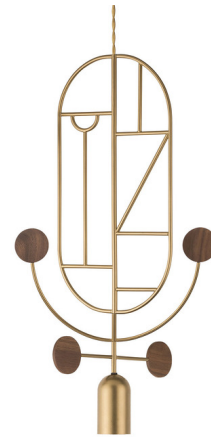

Lightology

lightology.com
866-954-4489
04-12-26

Project: _____

Company: _____

Location: _____ Fixture Type: _____

SPEC #: **NOM1248845**

Approved On: _____ Approved By: _____

Wooden Dots WDS05 Pendant

By Nomon

Description

The Wooden Dots Pendant offers an artistic expression that is as much a decorative sculpture as it is a light fixture. The pendant features a cylindrical downlight with an oblong frame decorated by a geometric design. A pair of rotating arms adorned with colored metal or walnut dots rests below the pendant for a mobile-like appearance. Its unique look embodies Nomon's philosophy of creating jewelry for the home.

Specifications

COLOR . . . . . N/A
BODY FINISH . . . . . Brass / Walnut
WATTAGE 7.5W
DIMMER . . . . . Standard 120V
DIMENSIONS . . . . . 14.2"W x 23.6"H x 2.1"D
BULB INCLUDED . . . . . 1 x MR16/GU10/7.5W/120V LED
COUNTRY OF ORIGIN . . . . . Spain

Technical Information

COLOR RENDERING . . . . . 80 CRI
LAMP COLOR 2700K
LUMENS/WATT 66.67
LUMINOUS FLUX . . . . . 500 lumens

Shown in brass / walnut