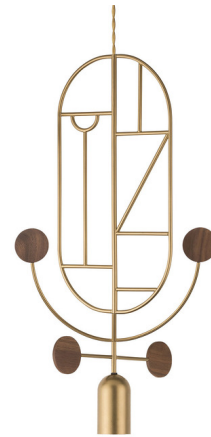

Lightology

lightology.com
866-954-4489
06-04-26

Project: _____

Company: _____

Location: _____ Fixture Type: _____

SPEC #: **NOM1248845**

Approved On: _____ Approved By: _____

Wooden Dots WDS05 Pendant

By Nomon

Description

The Wooden Dots Pendant offers an artistic expression that is as much a decorative sculpture as it is a light fixture. The pendant features a cylindrical downlight with an oblong frame decorated by a geometric design. A pair of rotating arms adorned with colored metal or walnut dots rests below the pendant for a mobile-like appearance. Its unique look embodies Nomon's philosophy of creating jewelry for the home.

Specifications

COLOR N/A
BODY FINISH Brass / Walnut
WATTAGE 7.5W
DIMMER Standard 120V
DIMENSIONS 14.2"W x 23.6"H x 2.1"D
BULB INCLUDED 1 x MR16/GU10/7.5W/120V LED
COUNTRY OF ORIGIN Spain

Technical Information

COLOR RENDERING 80 CRI
LAMP COLOR 2700K
LUMENS/WATT 66.67
LUMINOUS FLUX 500 lumens

Shown in brass / walnut

CLICK TO VIEW PRODUCT

Notes: