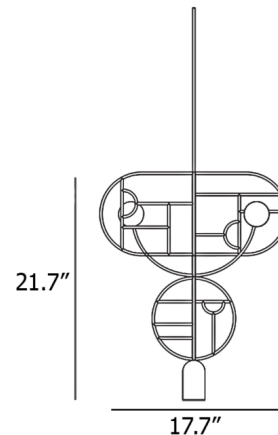

CLICK TO VIEW PRODUCT

Notes: