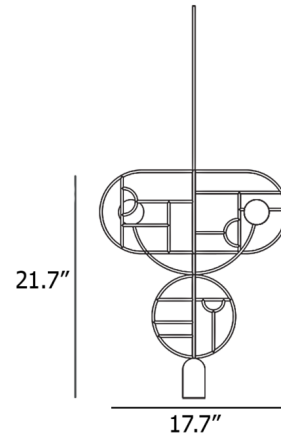

CLICK TO VIEW PRODUCT

Notes: