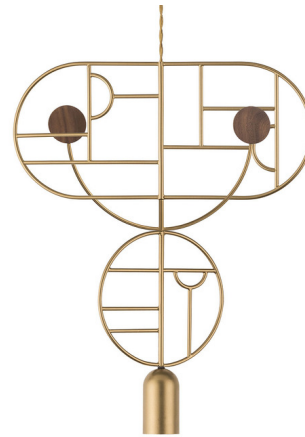

## Wooden Dots WDS07 Pendant

By Nomon

### Description

The Wooden Dots Pendant offers an artistic expression that is as much a decorative sculpture as it is a light fixture. The pendant features a cylindrical downlight with a frame decorated by geometric designs. The frame is composed of independently rotating circular and oval sections with a curved arm adorned with colored metal or walnut dots for a mobile-like appearance. Its unique look embodies Nomon's philosophy of creating jewelry for the home.

### Specifications

COLOR	N/A
BODY FINISH	Brass / Walnut
WATTAGE	7.5W
DIMMER	Standard 120V
DIMENSIONS	17.7"W x 21.65"H x 2.1"D
BULB INCLUDED	1 x MR16/GU10/7.5W/120V LED
COUNTRY OF ORIGIN	Spain

### Technical Information

COLOR RENDERING	80 CRI
LAMP COLOR	2700K
LUMENS/WATT	66.67
LUMINOUS FLUX	500 lumens

Shown in brass / walnut

CLICK TO VIEW PRODUCT

Notes: