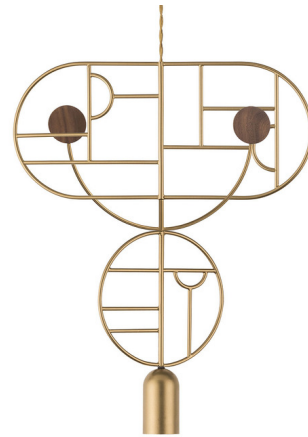

Lightology

lightology.com
866-954-4489
04-12-26

Project: _____

Company: _____

Location: _____ Fixture Type: _____

SPEC #: **NOM1248849**

Approved On: _____ Approved By: _____

Wooden Dots WDS07 Pendant

By Nomon

Description

The Wooden Dots Pendant offers an artistic expression that is as much a decorative sculpture as it is a light fixture. The pendant features a cylindrical downlight with a frame decorated by geometric designs. The frame is composed of independently rotating circular and oval sections with a curved arm adorned with colored metal or walnut dots for a mobile-like appearance. Its unique look embodies Nomon's philosophy of creating jewelry for the home.

Specifications

COLOR	N/A
BODY FINISH	Brass / Walnut
WATTAGE	7.5W
DIMMER	Standard 120V
DIMENSIONS	17.7"W x 21.65"H x 2.1"D
BULB INCLUDED	1 x MR16/GU10/7.5W/120V LED
COUNTRY OF ORIGIN	Spain

Technical Information

COLOR RENDERING	80 CRI
LAMP COLOR	2700K
LUMENS/WATT	66.67
LUMINOUS FLUX	500 lumens

Shown in brass / walnut

CLICK TO VIEW PRODUCT

Notes: