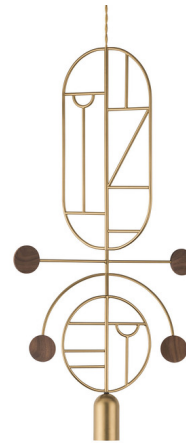

Lightology

lightology.com
866-954-4489
06-04-26

Project: _____

Company: _____

Location: _____ Fixture Type: _____

SPEC #: **NOM1248853**

Approved On: _____ Approved By: _____

Wooden Dots WDS08 Pendant

By Nomon

Description

The Wooden Dots Pendant offers an artistic expression that is as much a decorative sculpture as it is a light fixture. The pendant features a cylindrical downlight with a frame decorated by geometric designs. The frame is composed of independently rotating circular and oval sections and a pair of arms adorned with colored metal or walnut dots for a mobile-like appearance. Its unique look embodies Nomon's philosophy of creating jewelry for the home.

Specifications

COLOR N/A
BODY FINISH Brass / Walnut
WATTAGE 7.5W
DIMMER Standard 120V
DIMENSIONS 17.7"W x 31.5"H x 2.1"D
BULB INCLUDED 1 x MR16/GU10/7.5W/120V LED
COUNTRY OF ORIGIN Spain

Technical Information

COLOR RENDERING 80 CRI
LAMP COLOR 2700K
LUMENS/WATT 66.67
LUMINOUS FLUX 500 lumens

Shown in brass / walnut

CLICK TO VIEW PRODUCT

Notes: