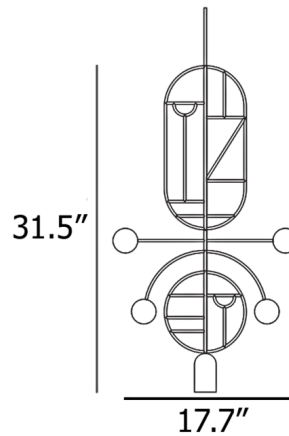

CLICK TO VIEW PRODUCT

Notes: