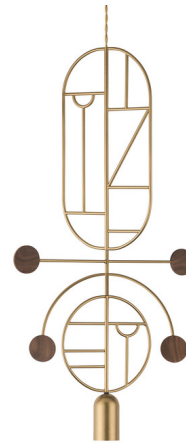

Lightology

lightology.com
866-954-4489
04-12-26

Project: _____

Company: _____

Location: _____ Fixture Type: _____

SPEC #: **NOM1248853**

Approved On: _____ Approved By: _____

Wooden Dots WDS08 Pendant

By Nomon

Description

The Wooden Dots Pendant offers an artistic expression that is as much a decorative sculpture as it is a light fixture. The pendant features a cylindrical downlight with a frame decorated by geometric designs. The frame is composed of independently rotating circular and oval sections and a pair of arms adorned with colored metal or walnut dots for a mobile-like appearance. Its unique look embodies Nomon's philosophy of creating jewelry for the home.

Specifications

COLOR . . . . . N/A
BODY FINISH . . . . . Brass / Walnut
WATTAGE 7.5W
DIMMER . . . . . Standard 120V
DIMENSIONS . . . . . 17.7"W x 31.5"H x 2.1"D
BULB INCLUDED . . . . . 1 x MR16/GU10/7.5W/120V LED
COUNTRY OF ORIGIN . . . . . Spain

Technical Information

COLOR RENDERING . . . . . 80 CRI
LAMP COLOR 2700K
LUMENS/WATT 66.67
LUMINOUS FLUX . . . . . 500 lumens

Shown in brass / walnut