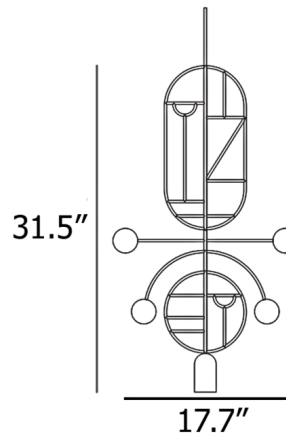

CLICK TO VIEW PRODUCT

Notes: