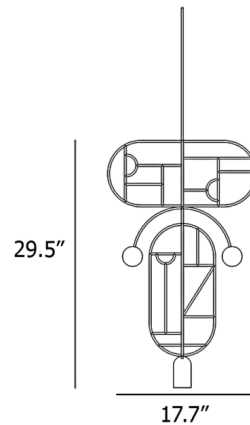

CLICK TO VIEW PRODUCT

Notes: