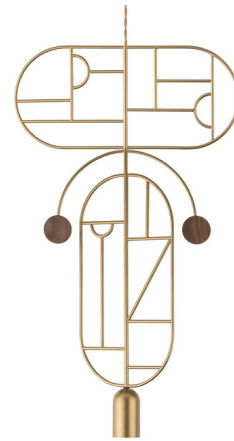

## Wooden Dots WDS09 Pendant

By Nomon

### Description

The Wooden Dots Pendant offers an artistic expression that is as much a decorative sculpture as it is a light fixture. The pendant features a cylindrical downlight with a frame decorated by geometric designs. The frame is composed of independently rotating oval sections and an arm adorned with colored metal or walnut dots for a mobile-like appearance. Its unique look embodies Nomon's philosophy of creating jewelry for the home.

### Specifications

COLOR	N/A
BODY FINISH	Brass / Walnut
WATTAGE	7.5W
DIMMER	Standard 120V
DIMENSIONS	17.7"W x 29.5"H
BULB INCLUDED	1 x MR16/GU10/7.5W/120V LED
COUNTRY OF ORIGIN	Spain

### Technical Information

COLOR RENDERING	80 CRI
LAMP COLOR	2700K
LUMENS/WATT	66.67
LUMINOUS FLUX	500 lumens

Shown in brass / walnut

CLICK TO VIEW PRODUCT

Notes: