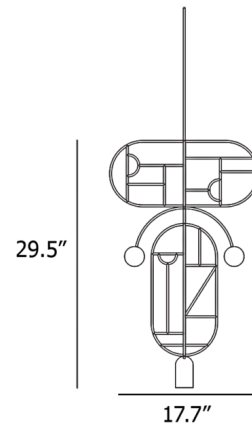

CLICK TO VIEW PRODUCT

Notes: