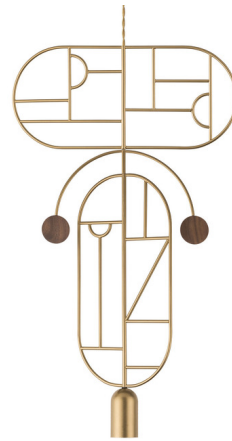

Lightology

lightology.com
866-954-4489
04-12-26

Project: _____

Company: _____

Location: _____ Fixture Type: _____

SPEC #: **NOM1248857**

Approved On: _____ Approved By: _____

Wooden Dots WDS09 Pendant

By Nomon

Description

The Wooden Dots Pendant offers an artistic expression that is as much a decorative sculpture as it is a light fixture. The pendant features a cylindrical downlight with a frame decorated by geometric designs. The frame is composed of independently rotating oval sections and an arm adorned with colored metal or walnut dots for a mobile-like appearance. Its unique look embodies Nomon's philosophy of creating jewelry for the home.

Specifications

| | |
|-------------------|-----------------------------|
| COLOR | N/A |
| BODY FINISH | Brass / Walnut |
| WATTAGE | 7.5W |
| DIMMER | Standard 120V |
| DIMENSIONS | 17.7"W x 29.5"H |
| BULB INCLUDED | 1 x MR16/GU10/7.5W/120V LED |
| COUNTRY OF ORIGIN | Spain |

Technical Information

| | |
|-----------------|------------|
| COLOR RENDERING | 80 CRI |
| LAMP COLOR | 2700K |
| LUMENS/WATT | 66.67 |
| LUMINOUS FLUX | 500 lumens |

Shown in brass / walnut

CLICK TO VIEW PRODUCT