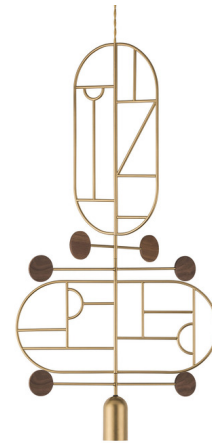

Lightology

lightology.com
866-954-4489
04-23-26

Project: _____

Company: _____

Location: _____ Fixture Type: _____

SPEC #: **NOM1248861**

Approved On: _____ Approved By: _____

Wooden Dots WDS13 Pendant

By Nomon

Description

The Wooden Dots Pendant offers an artistic expression that is as much a decorative sculpture as it is a light fixture. The pendant features a cylindrical downlight with a frame decorated by geometric designs. The frame is composed of independently rotating oval sections and arms adorned with colored metal or walnut dots for a mobile-like appearance. Its unique look embodies Nomon's philosophy of creating jewelry for the home.

Specifications

COLOR N/A
BODY FINISH Brass / Walnut
WATTAGE 7.5W
DIMMER Standard 120V
DIMENSIONS 17.7"W x 33.5"H x 2.1"D
BULB INCLUDED 1 x MR16/GU10/7.5W/120V LED
COUNTRY OF ORIGIN Spain

Technical Information

COLOR RENDERING 80 CRI
LAMP COLOR 2700K
LUMENS/WATT 66.67
LUMINOUS FLUX 500 lumens

Shown in brass / walnut

CLICK TO VIEW PRODUCT

Notes: