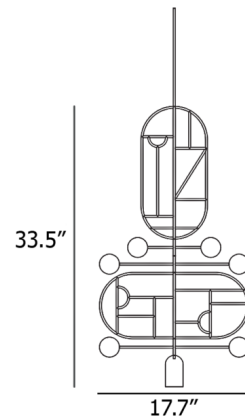

CLICK TO VIEW PRODUCT

Notes: