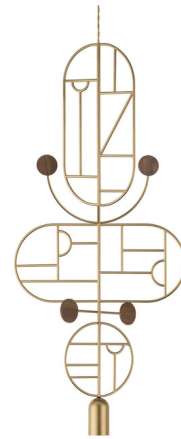

Lightology

lightology.com
866-954-4489
04-12-26

Project: _____
Company: _____
Location: _____ Fixture Type: _____
SPEC #: **NOM1248865**
Approved On: _____ Approved By: _____

Wooden Dots WDS15 Pendant

By Nomon

Description

The Wooden Dots Pendant offers an artistic expression that is as much a decorative sculpture as it is a light fixture. The pendant features a cylindrical downlight with a frame decorated by geometric designs. The frame is composed of independently rotating oval and round sections and arms adorned with colored metal or walnut dots for a mobile-like appearance. Its unique look embodies Nomon's philosophy of creating jewelry for the home.

Specifications

COLOR	N/A
BODY FINISH	Brass / Walnut
WATTAGE	7.5W
DIMMER	Standard 120V
DIMENSIONS	17.7"W x 39.4"H x 2.1"D
BULB INCLUDED	1 x MR16/GU10/7.5W/120V LED
COUNTRY OF ORIGIN	Spain

Technical Information

COLOR RENDERING	80 CRI
LAMP COLOR	2700K
LUMENS/WATT	66.67
LUMINOUS FLUX	500 lumens

Shown in brass / walnut

CLICK TO VIEW PRODUCT

Notes: