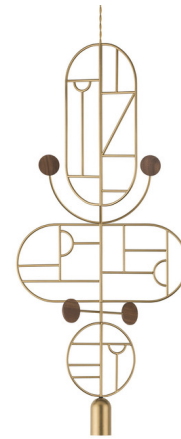

Lightology

lightology.com
866-954-4489
06-04-26

Project: _____

Company: _____

Location: _____ Fixture Type: _____

SPEC #: **NOM1248865**

Approved On: _____ Approved By: _____

Wooden Dots WDS15 Pendant

By Nomon

Description

The Wooden Dots Pendant offers an artistic expression that is as much a decorative sculpture as it is a light fixture. The pendant features a cylindrical downlight with a frame decorated by geometric designs. The frame is composed of independently rotating oval and round sections and arms adorned with colored metal or walnut dots for a mobile-like appearance. Its unique look embodies Nomon's philosophy of creating jewelry for the home.

Specifications

COLOR N/A
BODY FINISH Brass / Walnut
WATTAGE 7.5W
DIMMER Standard 120V
DIMENSIONS 17.7"W x 39.4"H x 2.1"D
BULB INCLUDED 1 x MR16/GU10/7.5W/120V LED
COUNTRY OF ORIGIN Spain

Technical Information

COLOR RENDERING 80 CRI
LAMP COLOR 2700K
LUMENS/WATT 66.67
LUMINOUS FLUX 500 lumens

Shown in brass / walnut

CLICK TO VIEW PRODUCT

Notes: