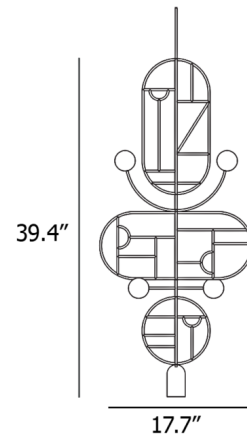

CLICK TO VIEW PRODUCT

Notes: