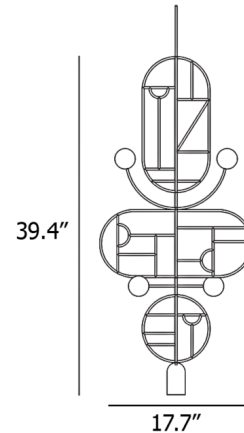

CLICK TO VIEW PRODUCT

Notes: