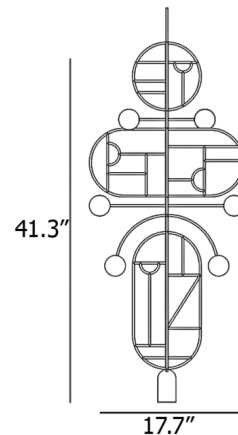

CLICK TO VIEW PRODUCT

Notes: