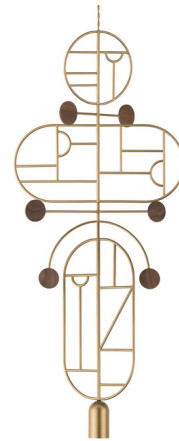

Lightology

lightology.com
866-954-4489
04-12-26

Project: _____

Company: _____

Location: _____ Fixture Type: _____

SPEC #: **NOM1248869**

Approved On: _____ Approved By: _____

Wooden Dots WDS19 Pendant

By Nomon

Description

The Wooden Dots Pendant offers an artistic expression that is as much a decorative sculpture as it is a light fixture. The pendant features a cylindrical downlight with a frame decorated by geometric designs. The frame is composed of independently rotating oval and round sections and arms adorned with colored metal or walnut dots for a mobile-like appearance. Its unique look embodies Nomon's philosophy of creating jewelry for the home.

Specifications

COLOR	N/A
BODY FINISH	Brass / Walnut
WATTAGE	7.5W
DIMMER	Standard 120V
DIMENSIONS	17.7"W x 41.3"H x 2.1"D
BULB INCLUDED	1 x MR16/GU10/7.5W/120V LED
COUNTRY OF ORIGIN	Spain

Technical Information

COLOR RENDERING	80 CRI
LAMP COLOR	2700K
LUMENS/WATT	66.67
LUMINOUS FLUX	500 lumens

Shown in brass / walnut

CLICK TO VIEW PRODUCT

Notes: