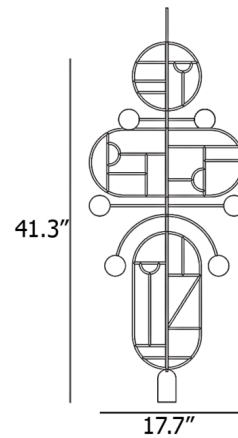

CLICK TO VIEW PRODUCT

Notes: