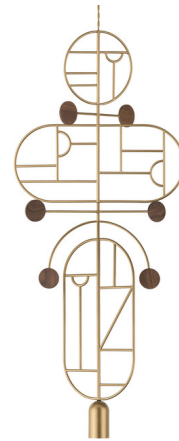

Lightology

lightology.com
866-954-4489
06-04-26

Project: _____

Company: _____

Location: _____ Fixture Type: _____

SPEC #: **NOM1248869**

Approved On: _____ Approved By: _____

Wooden Dots WDS19 Pendant

By Nomon

Description

The Wooden Dots Pendant offers an artistic expression that is as much a decorative sculpture as it is a light fixture. The pendant features a cylindrical downlight with a frame decorated by geometric designs. The frame is composed of independently rotating oval and round sections and arms adorned with colored metal or walnut dots for a mobile-like appearance. Its unique look embodies Nomon's philosophy of creating jewelry for the home.

Specifications

COLOR	N/A
BODY FINISH	Brass / Walnut
WATTAGE	7.5W
DIMMER	Standard 120V
DIMENSIONS	17.7"W x 41.3"H x 2.1"D
BULB INCLUDED	1 x MR16/GU10/7.5W/120V LED
COUNTRY OF ORIGIN	Spain

Technical Information

COLOR RENDERING	80 CRI
LAMP COLOR	2700K
LUMENS/WATT	66.67
LUMINOUS FLUX	500 lumens

Shown in brass / walnut

CLICK TO VIEW PRODUCT

Notes: