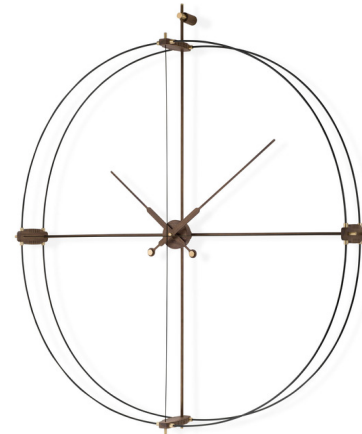

Lightology

lightology.com
866-954-4489
07-06-26

Project: _____

Company: _____

Location: _____ Fixture Type: _____

SPEC #: **NOM1248882**

Approved On: _____ Approved By: _____

Delmori Premium Clock

By Nomon

Description

The Delmori Premium Wall Clock features an avant-garde design and minimal expression for a sleek, modern aesthetic. Wooden clock hands are paired with a slim, double-layered fiberglass frame to create a light, airy look, and understated metal accents add a touch of shine for a luxurious feel. Note: The oak wood finish is not available with the brass-finished frame.

Shown in black / walnut

Specifications

COLOR	Walnut
BODY FINISH	Black
WATTAGE	N/A
DIMMER	N/A
DIMENSIONS	51.2"W x 57.5"H x 7.5"D
BULB	N/A
COUNTRY OF ORIGIN	Spain

CLICK TO VIEW PRODUCT

Notes: