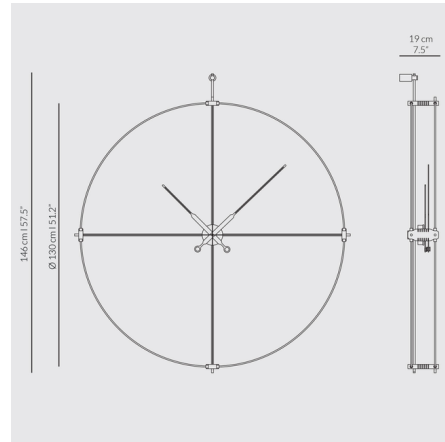

By Nomon

Description

The Delmori Premium Wall Clock features an avant-garde design and minimal expression for a sleek, modern aesthetic. Wooden clock hands are paired with a slim, double-layered fiberglass frame to create a light, airy look, and understated metal accents add a touch of shine for a luxurious feel. Note: The oak wood finish is not available with the brass-finished frame.

Shown in black / walnut

Specifications

COLOR	Walnut
BODY FINISH	Black
WATTAGE	N/A
DIMMER	N/A
DIMENSIONS	51.2"W x 57.5"H x 7.5"D
BULB	N/A
COUNTRY OF ORIGIN	Spain

CLICK TO VIEW PRODUCT

Notes: