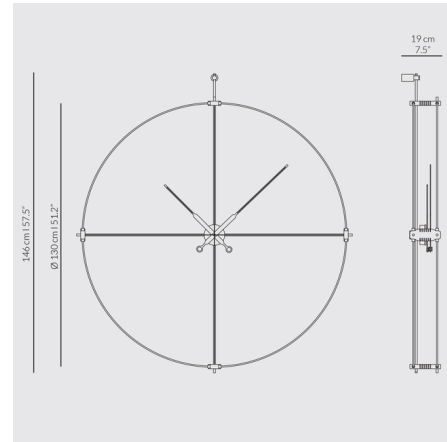

### Description

The Delmori Premium Wall Clock features an avant-garde design and minimal expression for a sleek, modern aesthetic. Wooden clock hands are paired with a slim, double-layered fiberglass frame to create a light, airy look, and understated metal accents add a touch of shine for a luxurious feel. Note: The oak wood finish is not available with the brass-finished frame.

### Specifications

COLOR	Walnut
BODY FINISH	Black
WATTAGE	N/A
DIMMER	N/A
DIMENSIONS	51.2"W x 57.5"H x 7.5"D
BULB	N/A
COUNTRY OF ORIGIN	Spain

CLICK TO VIEW PRODUCT

Notes: