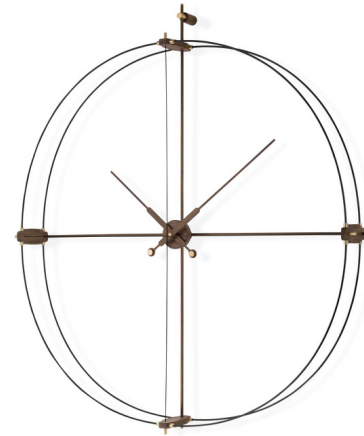

## Delmori Premium Clock

By Nomon

### Description

The Delmori Premium Wall Clock features an avant-garde design and minimal expression for a sleek, modern aesthetic. Wooden clock hands are paired with a slim, double-layered fiberglass frame to create a light, airy look, and understated metal accents add a touch of shine for a luxurious feel. Note: The oak wood finish is not available with the brass-finished frame.

Shown in black / walnut

### Specifications

COLOR	Walnut
BODY FINISH	Black
WATTAGE	N/A
DIMMER	N/A
DIMENSIONS	51.2"W x 57.5"H x 7.5"D
BULB	N/A
COUNTRY OF ORIGIN	Spain

CLICK TO VIEW PRODUCT

Notes: