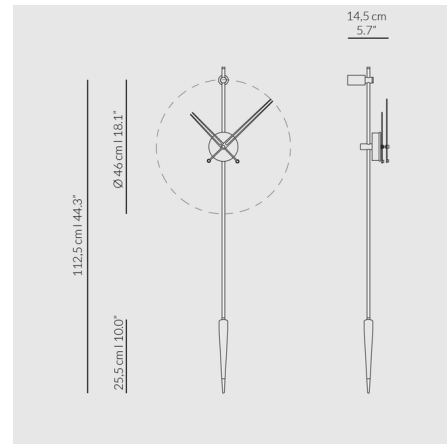

Description

The Punto Y Coma Premium Wall Clock takes inspiration for both its name and shape from the Spanish word for semicolon. This modern piece features a frameless clock with forked wooden hands accented with a long stem and finial for a pendulum-like appearance. Punto Y Coma's minimal but distinctive form is perfect for adding personality to an otherwise sober environment.

Specifications

COLOR	Black
BODY FINISH	Oak
WATTAGE	N/A
DIMMER	N/A
DIMENSIONS	18.1"W x 44.3"H x 5.7"D
BULB	N/A
COUNTRY OF ORIGIN	Spain

Shown in oak / black

CLICK TO VIEW PRODUCT

Notes: