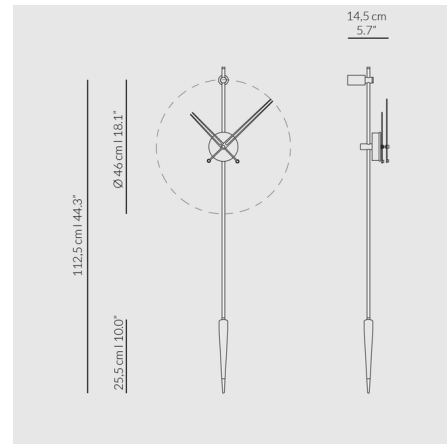

Description

The Punto Y Coma Premium Wall Clock takes inspiration for both its name and shape from the Spanish word for semicolon. This modern piece features a frameless clock with forked wooden hands accented with a long stem and finial for a pendulum-like appearance. Punto Y Coma's minimal but distinctive form is perfect for adding personality to an otherwise sober environment.

Specifications

COLOR Black
BODY FINISH Oak
WATTAGE N/A
DIMMER N/A
DIMENSIONS 18.1"W x 44.3"H x 5.7"D
BULB N/A
COUNTRY OF ORIGIN Spain

Shown in oak / black

CLICK TO VIEW PRODUCT

Notes: