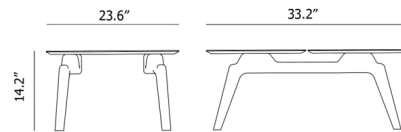

By Nomon

Description

The Mesa Mixta Duo Coffee Table showcases the rich visual textures of marble and walnut with a modern silhouette. The table's angled, solid wood legs support a pair of tabletop panels, one in brown Emperador marble and one in walnut veneer. Both stylish and functional, Mesa Mixta is the perfect addition for any modern sitting room in need of a natural touch.

Shown in walnut / emperador marble

Specifications

COLOR	Emperador Marble
BODY FINISH	Walnut
WATTAGE	N/A
DIMMER	N/A
DIMENSIONS	33.2"W x 14.2"H x 23.6"D
BULB	N/A
COUNTRY OF ORIGIN	Spain

CLICK TO VIEW PRODUCT