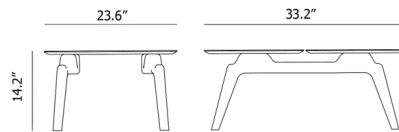

### Specifications

COLOR	Emperador Marble
BODY FINISH	Walnut
WATTAGE	N/A
DIMMER	N/A
DIMENSIONS	33.2"W x 14.2"H x 23.6"D
BULB	N/A
COUNTRY OF ORIGIN	Spain

CLICK TO VIEW PRODUCT

Notes: