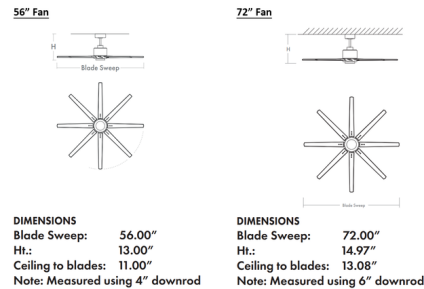

Description

The Fleet Ceiling Fan adds contemporary style to indoor and covered outdoor spaces, with its sleek profile and rivet detailing. Its energy-efficient DC motor and eight blades provide robust airflow for open floor plan living areas, bedrooms, and enclosed patios. The 56 inch fan is ETL rated, and the 72 inch fan is UL rated. A hand-held remote control (model 3-8-2000-0) is included and enables motor on/off, 6 speeds and forward/reverse. Optional accessories are sold separately.

Shown in black / black

Specifications

BLADE COLOR	Black
BODY FINISH	Black
WATTAGE	N/A
DIMMER	N/A
DIMENSIONS	72"W x 14.97"H
BULB	N/A
COUNTRY OF ORIGIN	China

CLICK TO VIEW PRODUCT

Notes: