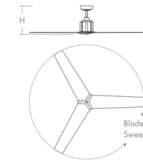

Shown in aged brass / white / white

DIMENSIONS
Blade Sweep: 60"
Ht.: 16"
Ceiling to blades: 14.25"

SPECIFICATIONS
3 Blades / 60" Blade Sweep / 20° Blade-Pitch
6" downrod (Included)
Optional downrods available for high ceilings
6 Speeds - Reversible
0.40A on high / 0.06A on low
31W on high / 4W on low
102 rpm on high / 50 rpm on low
Wall control (Included)
Remote control 3-8-2001-0 (Optional)

Specifications

BLADE COLOR	White
BODY FINISH	Aged Brass / White
WATTAGE	N/A
DIMMER	N/A
DIMENSIONS	60"W x 16"H
BULB	N/A
COUNTRY OF ORIGIN	China