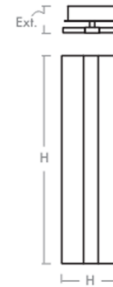

Specifications

COLOR Clear
BODY FINISH Aged Brass
WATTAGE 17W
DIMMER Standard 120V
DIMENSIONS 20"W x 6.25"H x 2.8"D
INTEGRATED LED MODULE 1 x LED/17W/120V LED
COUNTRY OF ORIGIN China

Technical Information

COLOR RENDERING 90 CRI
LAMP COLOR CCT Select
LUMENS/WATT 54.18
LUMINOUS FLUX 921 lumens

Shown in aged brass / clear

DIMENSIONS

H: 20"
W: 6.25"
Ext: 2.8"
M.C: 10" From top of fixture

CLICK TO VIEW PRODUCT

Notes: