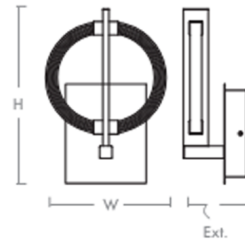

By Oxygen by Quorum

Description

The Arena Color-Select Wall Sconce features a ring-shaped diffuser with matte and clear bands of acrylic distributes illumination with field adjustable color temperature 3000K/3500K/4000K. The diffuser and light sources are supported by a rectangular arm through the middle of the ring and mounted to a square backplate. Color temperature selector switch in fixture housing. TRIAC, Forward Phase and Magnetic Low Voltage dimming.

Shown in white / matte white acrylic

DIMENSIONS

- W: 8"
- H: 11.25"
- Ext: 4"
- M.C: 8" From top of fixture

Specifications

COLOR	Matte White Acrylic
BODY FINISH	White
WATTAGE	14W
DIMMER	Standard 120V
DIMENSIONS	8"W x 11.25"H x 4"D
INTEGRATED LED MODULE	1 x LED/14W/120V LED
COUNTRY OF ORIGIN	China