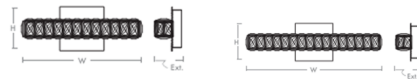

### Specifications

COLOR	Clear
BODY FINISH	Black
WATTAGE	21W
DIMMER	Standard 120V
DIMENSIONS	20"W x 5.5"H x 3.75"D
INTEGRATED LED MODULE	2 x LED/10.5W/120-277V LED
COUNTRY OF ORIGIN	China

### Technical Information

COLOR RENDERING	90 CRI
LAMP COLOR	CCT Select
LUMENS/WATT	71.81
LUMINOUS FLUX	754 lumens

Shown in black / clear

**DIMENSIONS**

W: 11.25"  
H: 5.5"  
Ext: 3.75"  
M.C: 2.75" From top of fixture

**DIMENSIONS**

W: 20"  
H: 5.5"  
Ext: 3.75"  
M.C: 2.75" From top of fixture

**DIMENSIONS**

W: 30"  
H: 5.5"  
Ext: 3.75"  
M.C: 2.75" From top of fixture

CLICK TO VIEW PRODUCT

Notes: