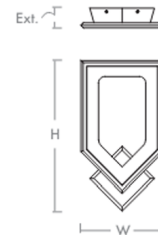

By Oxygen by Quorum

Description

The Aegis Wall Sconce features a pentagonal frame with a matte white acrylic diffuser, creating a modern twist on Art Deco style.

Shown in aged brass / matte white acrylic

DIMENSIONS

W: 9"
H: 16.25"
Ext: 2.25"
M.C: X" From top of fixture

Specifications

COLOR Matte White Acrylic
BODY FINISH Aged Brass
WATTAGE 18W
DIMMER Standard 120V
DIMENSIONS 9"W x 16.25"H x 2.25"D
INTEGRATED LED MODULE 1 x LED/18W/120V LED
COUNTRY OF ORIGIN China