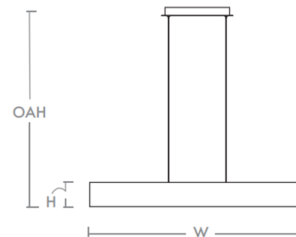

### Specifications

COLOR . . . . . Matte White  
BODY FINISH . . . . . Black  
WATTAGE . . . . . 73W  
DIMMER . . . . . Low Voltage Electronic  
DIMENSIONS . . . . . 36"L x 2"W x 4.25"H  
INTEGRATED LED MODULE . . . . . 1 x LED/73W/120V LED  
COUNTRY OF ORIGIN . . . . . China

### DIMENSIONS

Canopy: 14"L x 5.9"W x 1.375" Ht  
W: 36"  
H: 4.25"  
OAH: Provided with 10' adjustable cable

CLICK TO VIEW PRODUCT

Notes: