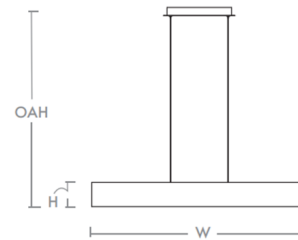

Specifications

COLOR Matte White
 BODY FINISH Black
 WATTAGE 73W
 DIMMER Low Voltage Electronic
 DIMENSIONS 36"L x 2"W x 4.25"H
 INTEGRATED LED MODULE 1 x LED/73W/120V LED
 COUNTRY OF ORIGIN China

Technical Information

COLOR RENDERING 90 CRI
 LAMP COLOR 3000K
 LUMENS/WATT 13.74
 LUMINOUS FLUX 1003 lumens

Shown in black / matte white

DIMENSIONS

Canopy: 14"L x 5.9"W x 1.375" Ht
 W: 36"
 H: 4.25"
 OAH: Provided with 10' adjustable cable