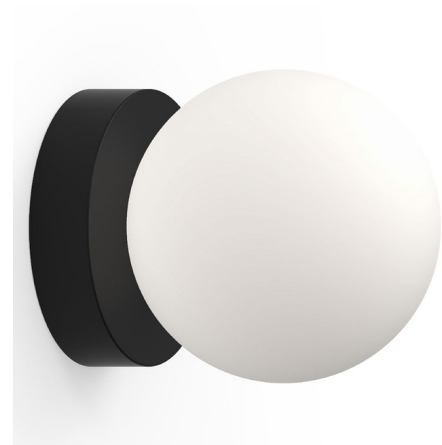

Lightology

lightology.com
866-954-4489
05-24-26

Project: _____
 Company: _____
 Location: _____ Fixture Type: _____
 SPEC #: **PBL1249143**
 Approved On: _____ Approved By: _____

Bola Sphere Wall / Ceiling Light

By Pablo

Description

The Bola Sphere Wall / Ceiling Light offers an elegant simplicity that will complement virtually any interior. The opal blown glass globe is backed with a sleek stainless steel canopy for a sleek modern look. Bola houses an integrated LED (available in 2700K to 1800K Warm Dim or 3000K static) to provide warm diffused light.

Specifications

COLOR	Opal
BODY FINISH	Matte Black
WATTAGE	12W
DIMMER	Low Voltage Electronic
DIMENSIONS	6"W x 6"H
INTEGRATED LED MODULE	1 x LED/12W/120V LED

Technical Information

LAMP LIFE	50000 hours
COLOR RENDERING	95 CRI
LAMP COLOR	2700K Warm Dim
LUMENS/WATT	66.67
LUMINOUS FLUX	800 lumens

Shown in matte black / opal

CLICK TO VIEW PRODUCT

Notes: