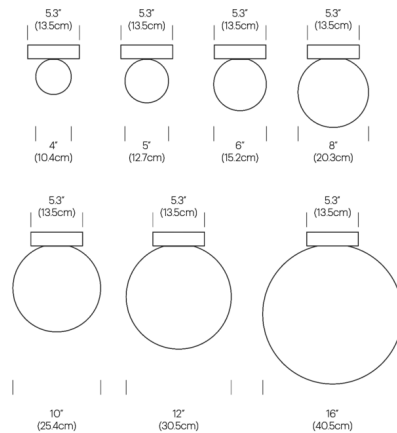

Shown in matte black / opal

CLICK TO VIEW PRODUCT

Notes: