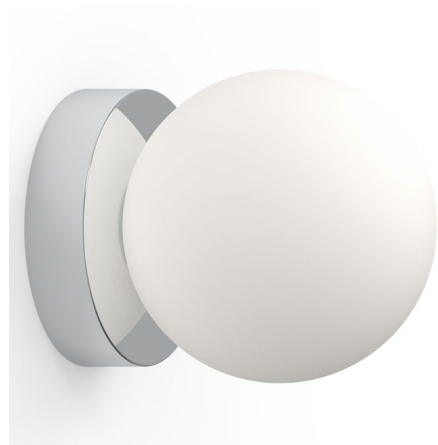

Lightology

lightology.com
866-954-4489
06-04-26

Project: _____

Company: _____

Location: _____ Fixture Type: _____

SPEC #: **PBL1249145**

Approved On: _____ Approved By: _____

Bola Sphere Wall / Ceiling Light

By Pablo

Description

The Bola Sphere Wall / Ceiling Light offers an elegant simplicity that will complement virtually any interior. The opal blown glass globe is backed with a sleek stainless steel canopy for a sleek modern look. Bola houses an integrated LED (available in 2700K to 1800K Warm Dim or 3000K static) to provide warm diffused light.

Specifications

COLOR Opal
 BODY FINISH Chrome
 WATTAGE 12W
 DIMMER Low Voltage Electronic
 DIMENSIONS 6"W x 6"H
 INTEGRATED LED MODULE 1 x LED/12W/120V LED

Technical Information

PRODUCT DIMENSIONS Canopy: 5.3" diameter
 LAMP LIFE 50000 hours
 COLOR RENDERING 95 CRI
 LAMP COLOR 2700K Warm Dim
 LUMENS/WATT 66.67
 LUMINOUS FLUX 800 lumens

Shown in chrome / opal

CLICK TO VIEW PRODUCT

Notes: