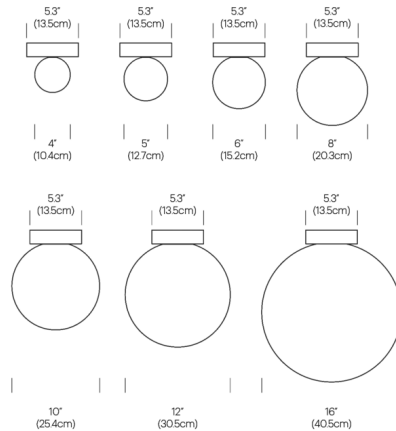

Shown in chrome / opal

CLICK TO VIEW PRODUCT

Notes: