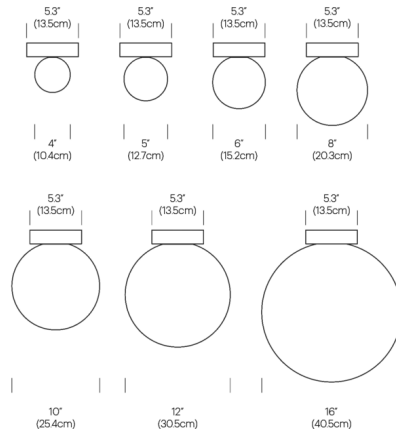

Shown in chrome / opal

CLICK TO VIEW PRODUCT

Notes: