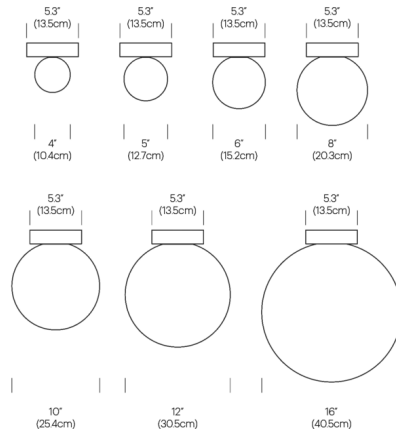

Shown in brass / opal

CLICK TO VIEW PRODUCT

Notes: