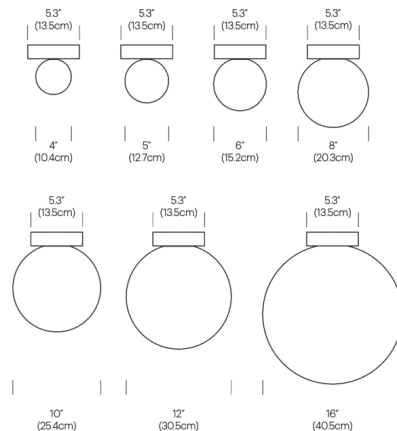

Shown in matte white / opal

CLICK TO VIEW PRODUCT

Notes: