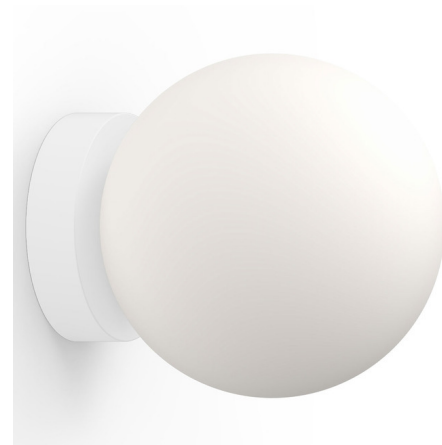

## Bola Sphere Wall / Ceiling Light

By Pablo

### Description

The Bola Sphere Wall / Ceiling Light offers an elegant simplicity that will complement virtually any interior. The opal blown glass globe is backed with a sleek stainless steel canopy for a sleek modern look. Bola houses an integrated LED (available in 2700K to 1800K Warm Dim or 3000K static) to provide warm diffused light.

### Specifications

COLOR . . . . . Opal  
 BODY FINISH . . . . . Matte White  
 WATTAGE . . . . . 20W  
 DIMMER . . . . . Low Voltage Electronic  
 DIMENSIONS . . . . . 8"W x 8"H  
 INTEGRATED LED MODULE . . . . . 1 x LED/20W/120V LED

Shown in matte white / opal

CLICK TO VIEW PRODUCT

Notes: