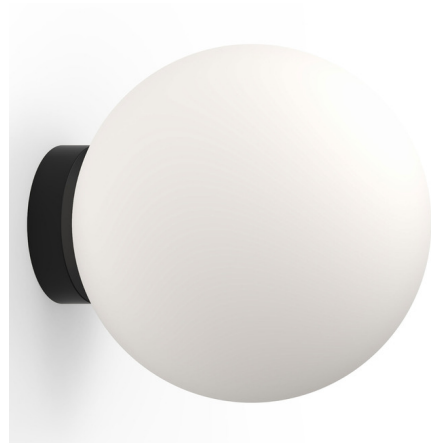

## Bola Sphere Wall / Ceiling Light

By Pablo

### Description

The Bola Sphere Wall / Ceiling Light offers an elegant simplicity that will complement virtually any interior. The opal blown glass globe is backed with a sleek stainless steel canopy for a sleek modern look. Bola houses an integrated LED (available in 2700K to 1800K Warm Dim or 3000K static) to provide warm diffused light.

### Specifications

COLOR . . . . . Opal  
 BODY FINISH . . . . . Matte Black  
 WATTAGE . . . . . 20W  
 DIMMER . . . . . Low Voltage Electronic  
 DIMENSIONS . . . . . 12"W x 12"H  
 INTEGRATED LED MODULE . . . . . 1 x LED/20W/120V LED

Shown in matte black / opal

CLICK TO VIEW PRODUCT

Notes: