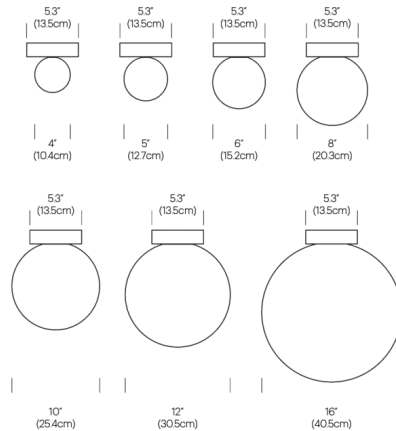

Shown in matte black / opal

CLICK TO VIEW PRODUCT

Notes: