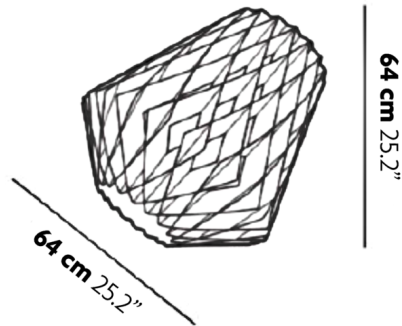

By Pilke Lights

Description

The Pilke Floor Lamp was created by the industrial designer Tuukka Halonen. Pilke is a Finnish word that means twinkle. Pilke is constructed of identical interlocking parts and the repetition of plywood parts which creates a beautiful three dimensional, geometrically decorative light shade. Pilke is entirely made in Finland of birch plywood and assembled by local craftsmen.

Shown in black

Specifications

COLOR	N/A
BODY FINISH	Black
WATTAGE	15W
DIMMER	N/A
DIMENSIONS	25.2"W x 25.2"H
BULB NOT INCLUDED	1 x A19/Medium (E26)/15W/120V LED
COUNTRY OF ORIGIN	Finland

CLICK TO VIEW PRODUCT