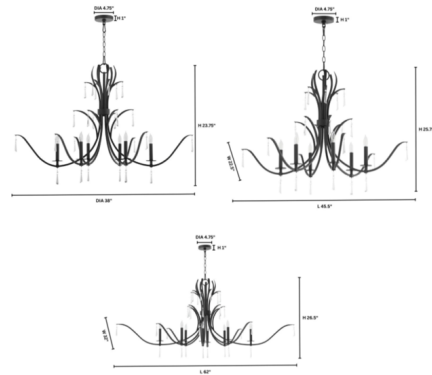

Description

Elegance and charm embody the Majesty Ellipse Chandelier, with modern bobeches sit below smooth, cylindrical sleeves, adding contemporary appeal to this chandelier.

Specifications

COLOR Crystal
BODY FINISH Gold Leaf
WATTAGE 54W
DIMMER Standard 120V
DIMENSIONS 22.5"W x 25.75"H
BULB NOT INCLUDED 6 x B10/Candelabra (E12)/9W/120V LED
COUNTRY OF ORIGIN China

Shown in gold leaf / crystal

CLICK TO VIEW PRODUCT

Notes: