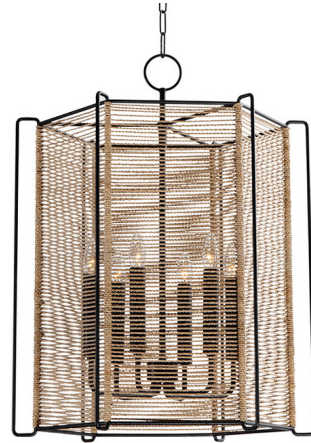

## Ramon Pendant By Troy Lighting

### Description

Combining a simple metal lantern frame with the organic texture of jute rope, the Ramon Pendant perfectly balances simplicity with warmth. Whether used as a single light or in multiples, the Ramon provides welcoming ambient illumination for foyers, kitchens and living rooms.

Shown in textured black / jute

### Specifications

COLOR	Jute
BODY FINISH	Textured Black
WATTAGE	48W
DIMMER	Standard 120V
DIMENSIONS	22"W x 28"H
BULB NOT INCLUDED	6 x B10/Candelabra (E12)/8W/120V LED
COUNTRY OF ORIGIN	Philippines

CLICK TO VIEW PRODUCT