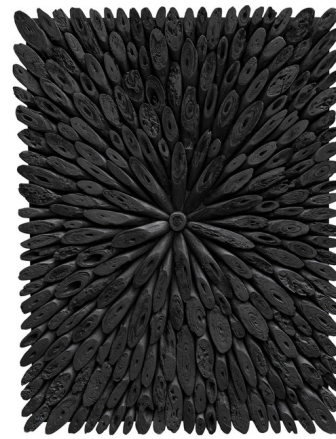

## Bahama Wood Wall Decor

By Uttermost

### Description

This Bahama wood wall decor is handcrafted from individually cut natural driftwood pieces in a rustic black or whitewashed finish, artfully arranged in a striking sunburst pattern. May be hung horizontal or vertical.