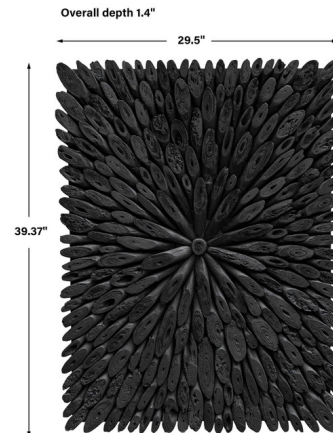

## Bahama Wood Wall Decor

By Uttermost

### Description

This Bahama wood wall decor is handcrafted from individually cut natural driftwood pieces in a rustic black or whitewashed finish, artfully arranged in a striking sunburst pattern. May be hung horizontal or vertical.

### Specifications

COLOR	N/A
BODY FINISH	Black
WATTAGE	N/A
DIMMER	N/A
DIMENSIONS	39.37"W x 29.5"H x 1.4"D
BULB	N/A

CLICK TO VIEW PRODUCT

Notes: