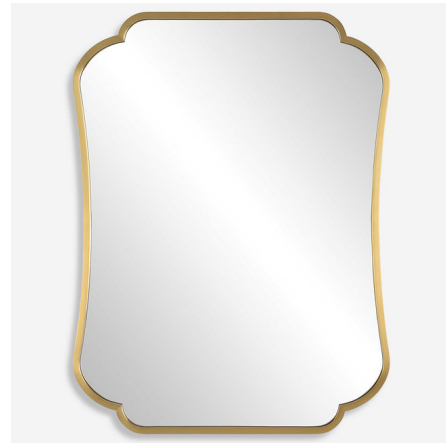

Lightology

lightology.com
866-954-4489
06-04-26

Project: _____

Company: _____

Location: _____ Fixture Type: _____

SPEC #: **UTT1250587**

Approved On: _____ Approved By: _____

Athena Mirror

By Uttermost

Description

The Athena Mirror offers an update to a traditional look featuring a petite stainless steel frame with elegantly curved details finished in a plated brushed brass. May be hung horizontal or vertical.

Shown in brushed brass / mirror

Specifications

COLOR	Mirror
BODY FINISH	Brushed Brass
WATTAGE	N/A
DIMMER	N/A
DIMENSIONS	24"W x 32"H x 1"D
BULB	N/A

CLICK TO VIEW PRODUCT

Notes: