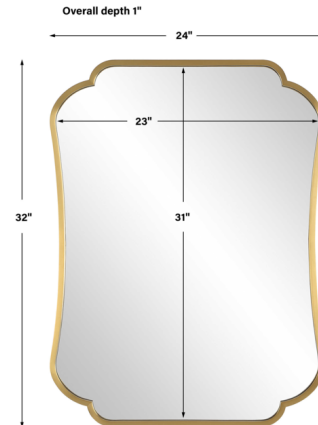

By Uttermost

Description

The Athena Mirror offers an update to a traditional look featuring a petite stainless steel frame with elegantly curved details finished in a plated brushed brass. May be hung horizontal or vertical.

Shown in brushed brass / mirror

Specifications

COLOR	Mirror
BODY FINISH	Brushed Brass
WATTAGE	N/A
DIMMER	N/A
DIMENSIONS	24"W x 32"H x 1"D
BULB	N/A

CLICK TO VIEW PRODUCT

Notes: