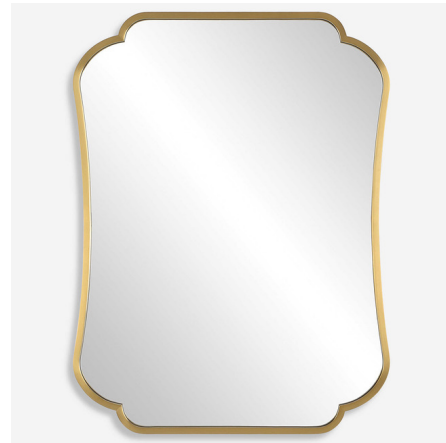

Lightology

lightology.com
866-954-4489
04-14-26

Project: _____

Company: _____

Location: _____ Fixture Type: _____

SPEC #: **UTT1250587**

Approved On: _____ Approved By: _____

Athena Mirror By Uttermost

Description

The Athena Mirror offers an update to a traditional look featuring a petite stainless steel frame with elegantly curved details finished in a plated brushed brass. May be hung horizontal or vertical.

Shown in brushed brass / mirror

Specifications

COLOR	Mirror
BODY FINISH	Brushed Brass
WATTAGE	N/A
DIMMER	N/A
DIMENSIONS	24"W x 32"H x 1"D
BULB	N/A

CLICK TO VIEW PRODUCT

Notes: