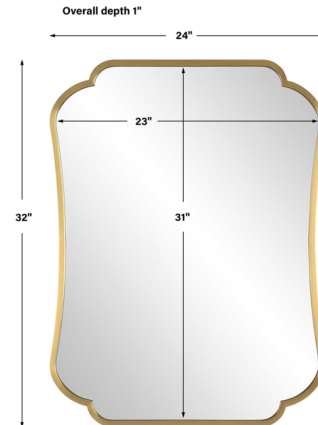

Lightology

lightology.com
866-954-4489
04-14-26

Project: _____

Company: _____

Location: _____ Fixture Type: _____

SPEC #: **UTT1250587**

Approved On: _____ Approved By: _____

Athena Mirror By Uttermost

Description

The Athena Mirror offers an update to a traditional look featuring a petite stainless steel frame with elegantly curved details finished in a plated brushed brass. May be hung horizontal or vertical.

Shown in brushed brass / mirror

Specifications

COLOR	Mirror
BODY FINISH	Brushed Brass
WATTAGE	N/A
DIMMER	N/A
DIMENSIONS	24"W x 32"H x 1"D
BULB	N/A

CLICK TO VIEW PRODUCT

Notes: