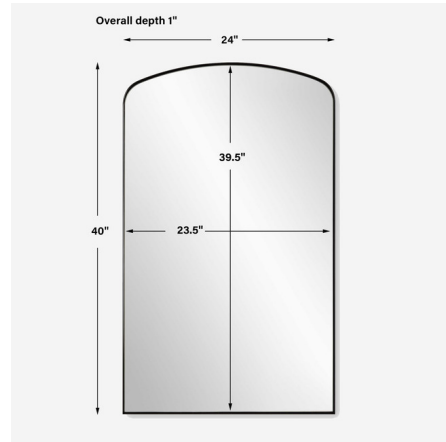

Description

Crafted with a sleek stainless steel frame, the Tordera Arch Mirror features a brass plated or satin black finish that surrounds a floating polished edge mirror.

Shown in brass / mirror

Specifications

COLOR	Mirror
BODY FINISH	Brass
WATTAGE	N/A
DIMMER	N/A
DIMENSIONS	24"W x 40"H x 1"D
BULB	N/A

CLICK TO VIEW PRODUCT

Notes: