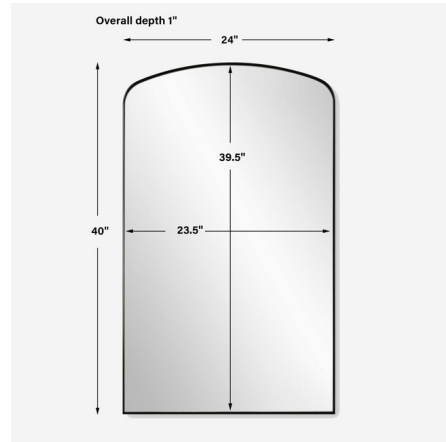

By Uttermost

Description

Crafted with a sleek stainless steel frame, the Tordera Arch Mirror features a brass plated or satin black finish that surrounds a floating polished edge mirror.

Shown in brass / mirror

Specifications

| | |
|-------------|-------------------|
| COLOR | Mirror |
| BODY FINISH | Brass |
| WATTAGE | N/A |
| DIMMER | N/A |
| DIMENSIONS | 24"W x 40"H x 1"D |
| BULB | N/A |

CLICK TO VIEW PRODUCT