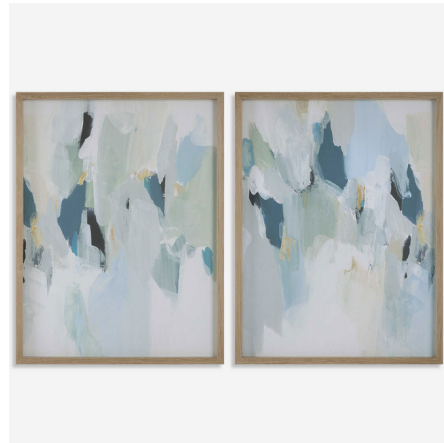

## Seabreeze Framed Canvas Set of 2 By Uttermost

### Description

The Seabreeze framed canvas features soothing hues of blue, taupe, and gray that blend together with light moss and slate to create a modern coastal feel. A gray washed pine frame surrounds each canvas. May be hung horizontal or vertical.

Shown in gray / neutral color tones