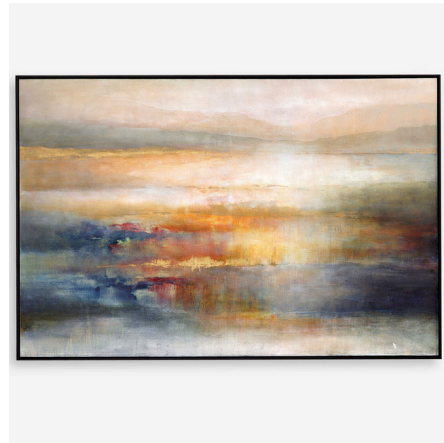

Lightology

lightology.com
866-954-4489
05-20-26

Project: _____

Company: _____

Location: _____ Fixture Type: _____

SPEC #: **UTT1250635**

Approved On: _____ Approved By: _____

Seafaring Dusk Hand Painted Canvas By Uttermost

Description

The tranquil Seafaring Dusk hand painted canvas abstract is beautiful representation of the sun setting on the water. Shades of blue, orange, and magenta are accented with gold leaf detailing and finished with a black gallery frame. Due to the handcrafted nature of the artwork, each piece may have subtle differences. May be hung horizontal or vertical.

Shown in black / multicolor

Specifications

COLOR	Multicolor
BODY FINISH	Black
WATTAGE	N/A
DIMMER	N/A
DIMENSIONS	41"W x 61"H x 1.7"D
BULB	N/A

CLICK TO VIEW PRODUCT

Notes: