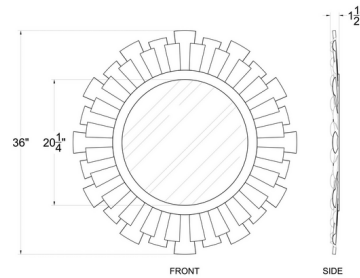

### Specifications

COLOR	Mirror
BODY FINISH	Matte Black / French Gold
WATTAGE	N/A
DIMMER	N/A
DIMENSIONS	36"W x 36"H x 1.5"D
BULB	N/A
COUNTRY OF ORIGIN	Philippines

CLICK TO VIEW PRODUCT

Notes: