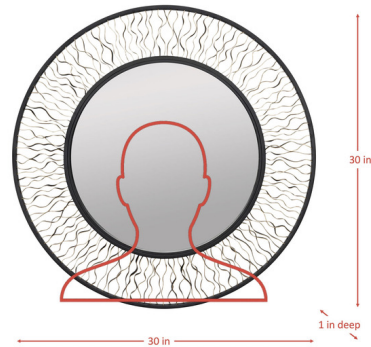

CLICK TO VIEW PRODUCT

Notes: