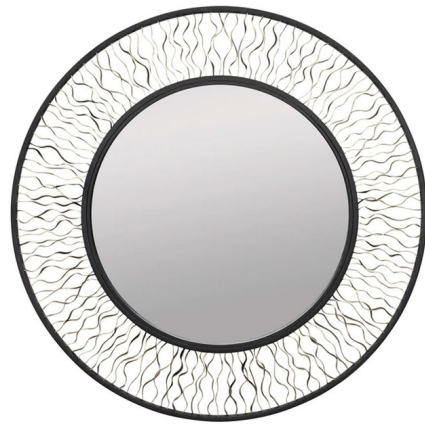

By Varaluz

Description

The Estela Round Mirror features doubled up recycled wavy steel vanes finished in black with a slight gold edging inspired by the beauty of the Monarch butterfly.

Specifications

| | |
|-------------------|---------------------------|
| COLOR | Mirror |
| BODY FINISH | Matte Black / French Gold |
| WATTAGE | N/A |
| DIMMER | N/A |
| DIMENSIONS | 30"W x 30"H x 1"D |
| BULB | N/A |
| COUNTRY OF ORIGIN | Philippines |

Shown in matte black / french gold / mirror

CLICK TO VIEW PRODUCT

Notes: