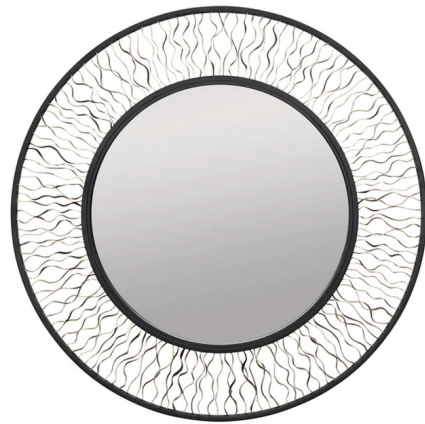

## Estela Round Mirror By Varaluz

### Description

The Estela Round Mirror features doubled up recycled wavy steel vanes finished in black with a slight gold edging inspired by the beauty of the Monarch butterfly.

### Specifications

|                   |                           |
|-------------------|---------------------------|
| COLOR             | Mirror                    |
| BODY FINISH       | Matte Black / French Gold |
| WATTAGE           | N/A                       |
| DIMMER            | N/A                       |
| DIMENSIONS        | 30"W x 30"H x 1"D         |
| BULB              | N/A                       |
| COUNTRY OF ORIGIN | Philippines               |

Shown in matte black / french gold / mirror

CLICK TO VIEW PRODUCT

Notes: