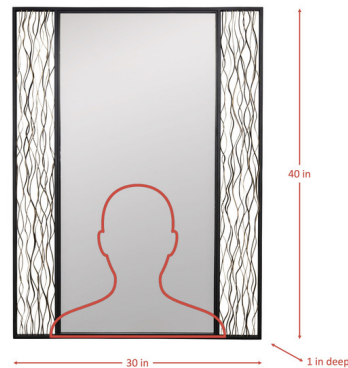

By Varaluz

Description

The Estela Rectangular Mirror features doubled up recycled wavy steel vanes finished in black with a slight gold edging inspired by the beauty of the Monarch butterfly. Can be mounted vertically or horizontally.

Shown in matte black / french gold / mirror

Specifications

COLOR	Mirror
BODY FINISH	Matte Black / French Gold
WATTAGE	N/A
DIMMER	N/A
DIMENSIONS	30"W x 40"H x 1"D
BULB	N/A
COUNTRY OF ORIGIN	Philippines

CLICK TO VIEW PRODUCT