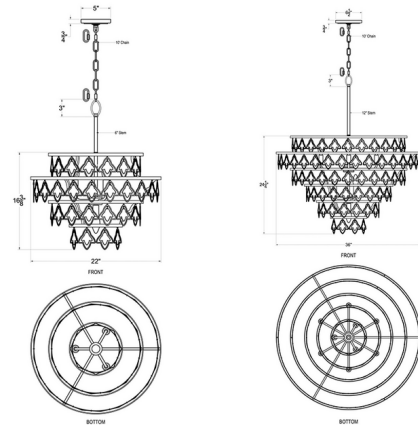

Description

The Fleur Chandelier frame builds upon the spear head motif, modernizing and simplifying the Fleur-de-lis shape as the prominent design element, which also houses a smaller Fleur-de-lis made of sustainable Capiz shell.

Specifications

COLOR Capiz
 BODY FINISH French Gold
 WATTAGE 20W
 DIMMER Standard 120V
 DIMENSIONS 22"W x 19.25"H
 BULB NOT INCLUDED 4 x B10/Candelabra (E12)/5W/120V LED
 COUNTRY OF ORIGIN Philippines

Technical Information

PRODUCT DIMENSIONS Downrods Included: 1-6" and 1-12" Stems

Shown in french gold / capiz

CLICK TO VIEW PRODUCT

Notes: