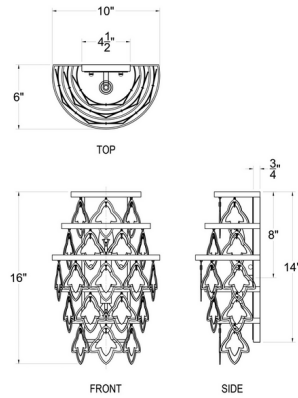

Description

The Fleur Wall Sconce frame builds upon the spear head motif, modernizing and simplifying the Fleur-de-lis shape as the prominent design element, which also houses a smaller Fleur-de-lis made of sustainable Capiz.

Shown in french gold / capiz

Specifications

COLOR	Capiz
BODY FINISH	French Gold
WATTAGE	10W
DIMMER	Standard 120V
DIMENSIONS	10"W x 16"H x 6"D
BULB NOT INCLUDED	2 x B10/Candelabra (E12)/5W/120V LED
COUNTRY OF ORIGIN	Philippines