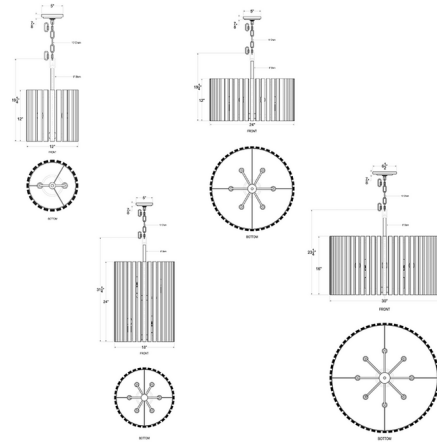

### Specifications

COLOR . . . . . Medium Walnut  
BODY FINISH . . . . . Matte Black  
WATTAGE . . . . . 10W  
DIMMER . . . . . Standard 120V  
DIMENSIONS . . . . . 12"W x 19.25"H  
BULB NOT INCLUDED . . . . . 2 x B10/Candelabra (E12)/5W/120V LED  
COUNTRY OF ORIGIN . . . . . Philippines

### Technical Information

PRODUCT DIMENSIONS . . . . . Downrods Included: 1-6" Stems

CLICK TO VIEW PRODUCT

Notes: