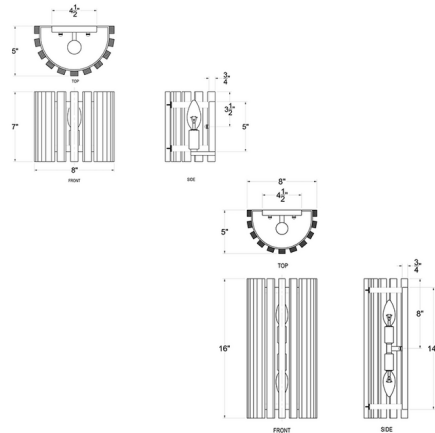

By Varaluz

Description

Inspired by distilled Japanese woodworking and fusuma (vertical rectangular panels), the Suratto Wall Sconce is crafted using reclaimed wood.

Shown in matte black / honey blonde

Specifications

COLOR Honey Blonde
BODY FINISH Matte Black
WATTAGE 7W
DIMMER Standard 120V
DIMENSIONS 8"W x 7"H x 5"D
BULB NOT INCLUDED 1 x B10/Candelabra (E12)/7W/120V LED
COUNTRY OF ORIGIN Philippines

CLICK TO VIEW PRODUCT