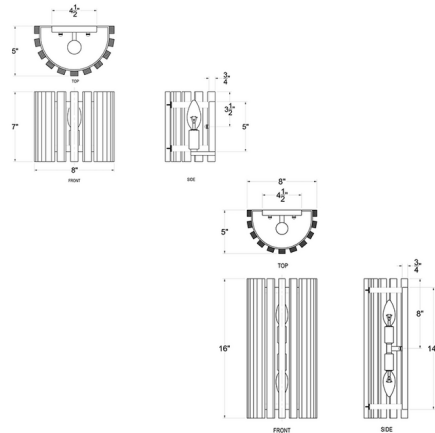

### Specifications

COLOR	Honey Blonde
BODY FINISH	Matte Black
WATTAGE	7W
DIMMER	Standard 120V
DIMENSIONS	8"W x 7"H x 5"D
BULB NOT INCLUDED	1 x B10/Candelabra (E12)/7W/120V LED
COUNTRY OF ORIGIN	Philippines