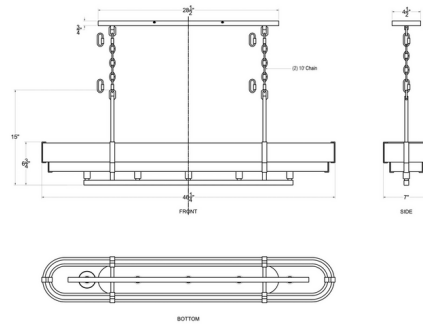

Lightology

lightology.com
866-954-4489
04-25-26

Project: _____

Company: _____

Location: _____ Fixture Type: _____

SPEC #: **VAR1250679**

Approved On: _____ Approved By: _____

Blonde Moment Linear Pendant By Varaluz

Description

With the Blonde Moment Linear Pendant, blonde wood tones are the starting point for this double ringed collection that pays homage to the stepped rings of a camera lens. The rings of faux wood are supported by contrasting recycled steel hardware.

Shown in matte black / honey / medium oak / steel

Specifications

COLOR Steel
BODY FINISH Matte Black / Honey / Medium Oak
WATTAGE 25W
DIMMER Standard 120V
DIMENSIONS 46.25"L x 7"W x 15"H
BULB NOT INCLUDED 5 x B10/Candelabra (E12)/5W/120V LED
COUNTRY OF ORIGIN Philippines

Technical Information

PRODUCT DIMENSIONS Downrods Included: 2-7.25" Stems

CLICK TO VIEW PRODUCT

Notes: