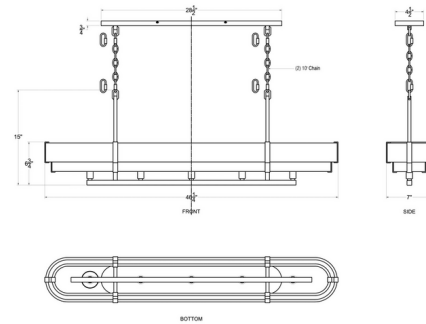

Lightology

lightology.com
866-954-4489
07-06-26

Project: _____

Company: _____

Location: _____ Fixture Type: _____

SPEC #: **VAR1250679**

Approved On: _____ Approved By: _____

Blonde Moment Linear Pendant By Varaluz

Description

With the Blonde Moment Linear Pendant, blonde wood tones are the starting point for this double ringed collection that pays homage to the stepped rings of a camera lens. The rings of faux wood are supported by contrasting recycled steel hardware.

Shown in matte black / honey / medium oak / steel

Specifications

COLOR Steel
BODY FINISH Matte Black / Honey / Medium Oak
WATTAGE 25W
DIMMER Standard 120V
DIMENSIONS 46.25"L x 7"W x 15"H
BULB NOT INCLUDED 5 x B10/Candelabra (E12)/5W/120V LED
COUNTRY OF ORIGIN Philippines

Technical Information

PRODUCT DIMENSIONS Downrods Included: 2-7.25" Stems

CLICK TO VIEW PRODUCT

Notes: