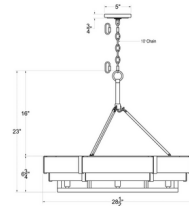

### Specifications

COLOR . . . . . Steel  
BODY FINISH . . . . . Matte Black / Honey / Medium Oak  
WATTAGE . . . . . 30W  
DIMMER . . . . . Standard 120V  
DIMENSIONS . . . . . 28.5"W x 23"H  
BULB NOT INCLUDED . . . . . 6 x B10/Candelabra (E12)/5W/120V LED  
COUNTRY OF ORIGIN . . . . . Philippines

### Technical Information

PRODUCT DIMENSIONS . . . . . Downrods Included: 1-5" Stems

Notes:

Shown in matte black / honey / medium oak / steel

CLICK TO VIEW PRODUCT