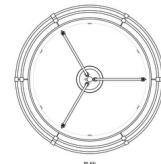

### Specifications

COLOR . . . . . Steel  
BODY FINISH . . . . . Matte Black / Honey / Medium Oak  
WATTAGE . . . . . 30W  
DIMMER . . . . . Standard 120V  
DIMENSIONS . . . . . 28.5"W x 23"H  
BULB NOT INCLUDED . . . . . 6 x B10/Candelabra (E12)/5W/120V LED  
COUNTRY OF ORIGIN . . . . . Philippines

### Technical Information

PRODUCT DIMENSIONS . . . . . Downrods Included: 1-5" Stems

Notes:

Shown in matte black / honey / medium oak / steel

CLICK TO VIEW PRODUCT