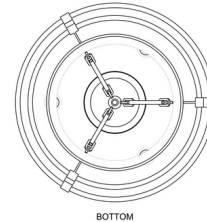

Description

With the Blonde Moment Semi Flush Ceiling Light, blonde wood tones are the starting point for this double ringed collection that pays homage to the stepped rings of a camera lens. The rings of faux wood are supported by contrasting recycled steel hardware.

Shown in matte black / honey / medium oak / steel

Specifications

COLOR	Steel
BODY FINISH	Matte Black / Honey / Medium Oak
WATTAGE	15W
DIMMER	Standard 120V
DIMENSIONS	16.5"W x 10.5"H
BULB NOT INCLUDED	3 x B10/Candelabra (E12)/5W/120V LED
COUNTRY OF ORIGIN	Philippines