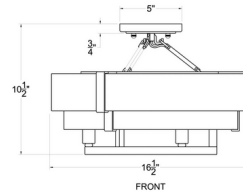

Shown in matte black / honey / medium oak / steel

Specifications

COLOR	Steel
BODY FINISH	Matte Black / Honey / Medium Oak
WATTAGE	15W
DIMMER	Standard 120V
DIMENSIONS	16.5"W x 10.5"H
BULB NOT INCLUDED	3 x B10/Candelabra (E12)/5W/120V LED
COUNTRY OF ORIGIN	Philippines