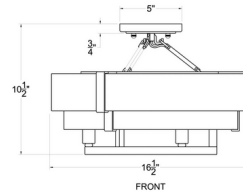

Shown in matte black / honey / medium oak / steel

Specifications

| | |
|-------------------|--------------------------------------|
| COLOR | Steel |
| BODY FINISH | Matte Black / Honey / Medium Oak |
| WATTAGE | 15W |
| DIMMER | Standard 120V |
| DIMENSIONS | 16.5"W x 10.5"H |
| BULB NOT INCLUDED | 3 x B10/Candelabra (E12)/5W/120V LED |
| COUNTRY OF ORIGIN | Philippines |