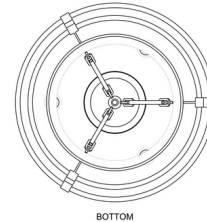

Description

With the Blonde Moment Semi Flush Ceiling Light, blonde wood tones are the starting point for this double ringed collection that pays homage to the stepped rings of a camera lens. The rings of faux wood are supported by contrasting recycled steel hardware.

Shown in matte black / honey / medium oak / steel

Specifications

| | |
|-------------------|--------------------------------------|
| COLOR | Steel |
| BODY FINISH | Matte Black / Honey / Medium Oak |
| WATTAGE | 15W |
| DIMMER | Standard 120V |
| DIMENSIONS | 16.5"W x 10.5"H |
| BULB NOT INCLUDED | 3 x B10/Candelabra (E12)/5W/120V LED |
| COUNTRY OF ORIGIN | Philippines |