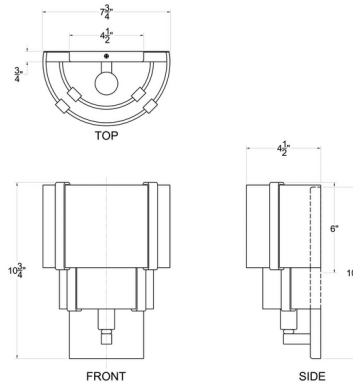

Shown in matte black / honey / medium oak / steel

Specifications

| | |
|-------------------|--------------------------------------|
| COLOR | Steel |
| BODY FINISH | Matte Black / Honey / Medium Oak |
| WATTAGE | 5W |
| DIMMER | Standard 120V |
| DIMENSIONS | 7.75"W x 10.75"H x 4.5"D |
| BULB NOT INCLUDED | 1 x B10/Candelabra (E12)/5W/120V LED |
| COUNTRY OF ORIGIN | Philippines |