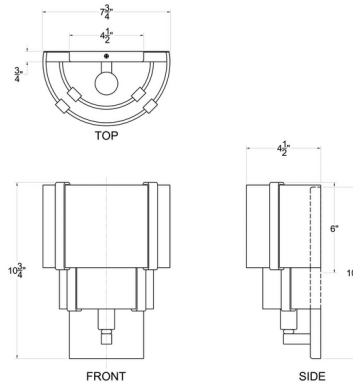

Shown in matte black / honey / medium oak / steel

Specifications

COLOR	Steel
BODY FINISH	Matte Black / Honey / Medium Oak
WATTAGE	5W
DIMMER	Standard 120V
DIMENSIONS	7.75"W x 10.75"H x 4.5"D
BULB NOT INCLUDED	1 x B10/Candelabra (E12)/5W/120V LED
COUNTRY OF ORIGIN	Philippines