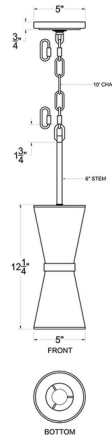

Lightology

lightology.com
866-954-4489
07-07-26

Project: _____

Company: _____

Location: _____ Fixture Type: _____

SPEC #: **VAR1250683**

Approved On: _____ Approved By: _____

Mad Hatter Pendant By Varaluz

Description

The Mad Hatter Pendant Goes to the Prom might be an even more apt description as the two colors come together. The formal wear-ish finish combination will be absolutely striking in almost any decor.

Shown in matte black / french gold

Specifications

COLOR N/A
BODY FINISH Matte Black / French Gold
WATTAGE 12W
DIMMER Standard 120V
DIMENSIONS 5"W x 14"H
BULB NOT INCLUDED 1 x A19/Medium (E26)/12W/120V LED
COUNTRY OF ORIGIN Philippines