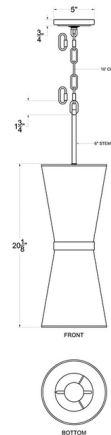

Lightology

lightology.com
866-954-4489
07-07-26

Project: _____

Company: _____

Location: _____ Fixture Type: _____

SPEC #: **VAR1250683**

Approved On: _____ Approved By: _____

Mad Hatter Pendant By Varaluz

Description

The Mad Hatter Pendant Goes to the Prom might be an even more apt description as the two colors come together. The formal wear-ish finish combination will be absolutely striking in almost any decor.

Shown in matte black / french gold

Specifications

COLOR N/A
BODY FINISH Matte Black / French Gold
WATTAGE 12W
DIMMER Standard 120V
DIMENSIONS 5"W x 14"H
BULB NOT INCLUDED 1 x A19/Medium (E26)/12W/120V LED
COUNTRY OF ORIGIN Philippines